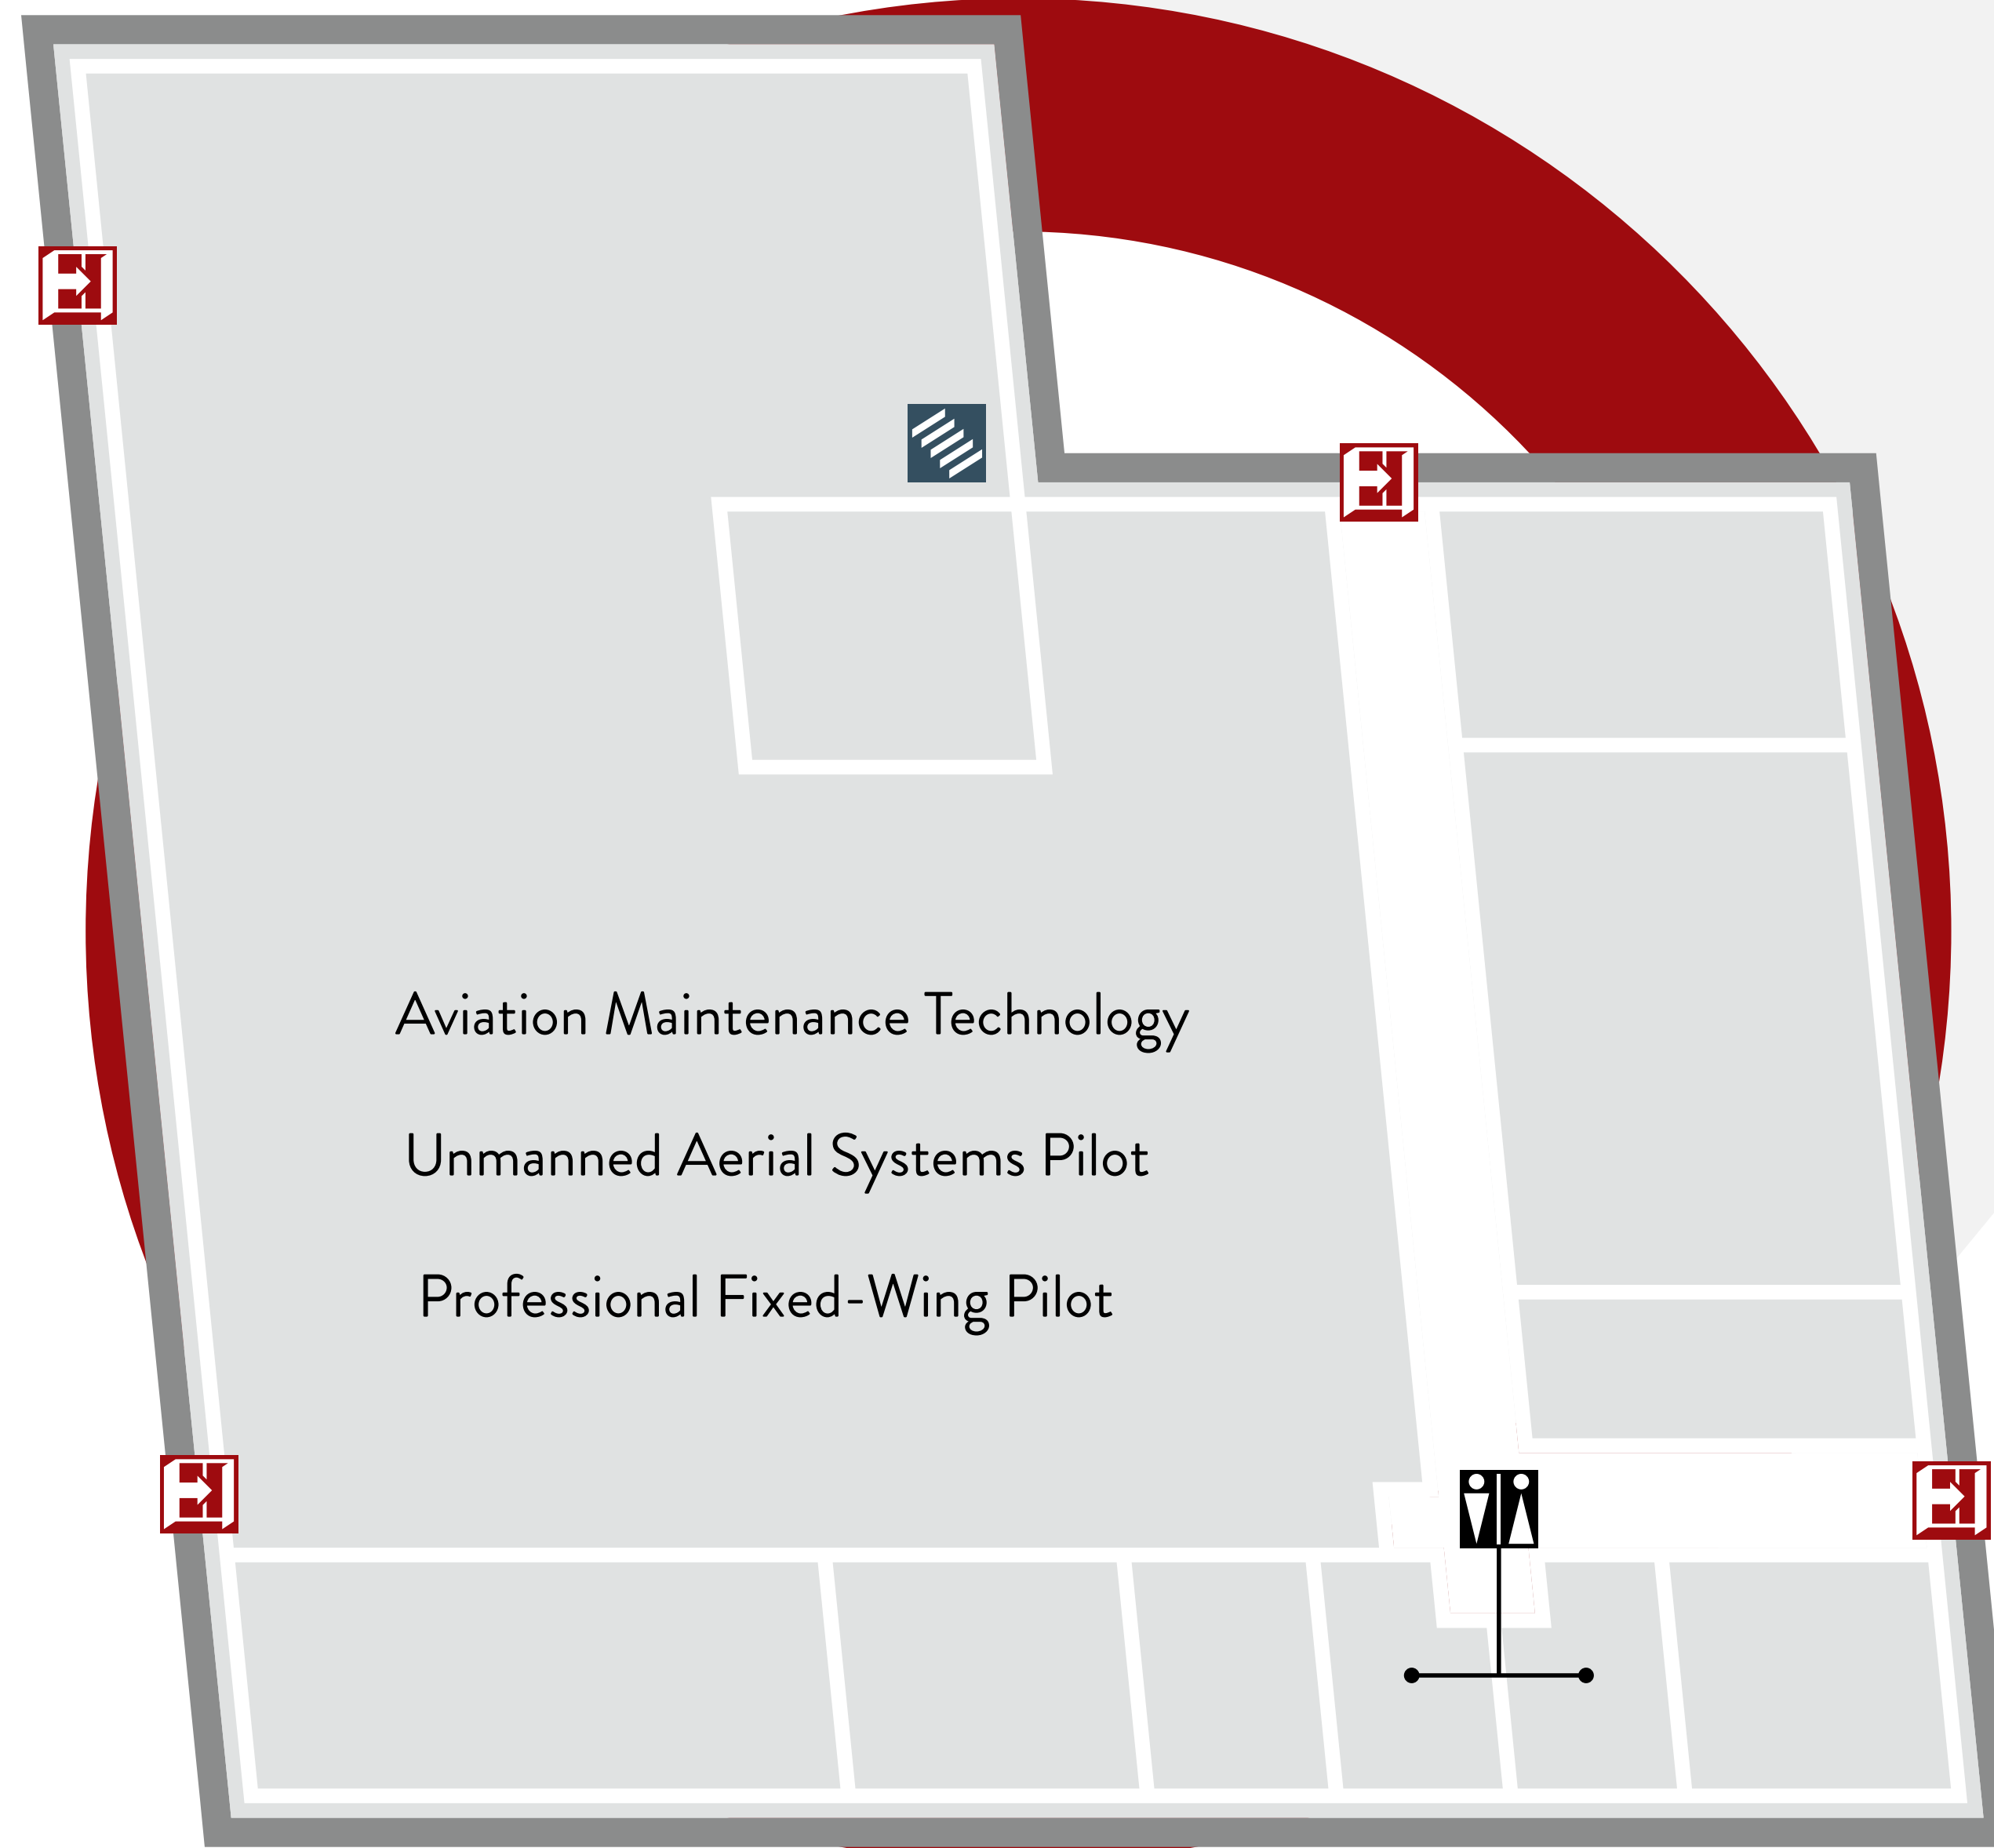

-  Elevator
-  Entrance / Exit
-  Restrooms
-  Stairs

-  Student Parking
-  Employee Parking
-  Visitor Parking

- 1** Anatomy Lab, Community Health Worker, Dental Assisting, Med/Fire Rescue, Medical Assisting, Medical Lab Technician, Mount Marty University, OTA, Photo/Media, PTA, Nursing, Test Center
- 2** Business, Center for Student Life: The NET, Counseling, Department of Labor Job Services, Diversity, Esports, Financial Services, Leonard Timmerman Library, Retention Coordinator, Student Activities
- 3** Cosmetology, Inspire Salon & Spa, MakerSpace
- 4** Academics, Administration, Admissions, Campus Event Center, Conference Rooms, Financial Aid, Market 65 Food Services, Mind Grind Coffee Shop, Stax Bookstore
- 5** Computer Information Systems, Corporate Education, Data Center, Foundation, Help Desk, Information Technology, Outreach, Theaters
- 6** Custom Paint & Fabrication, High Performance Engine Machining
- 7** Automotive Technology, Building Trades Technology, CPR Training
- 8** Agriculture, CAT ThinkBIG, Environmental Technology, Heavy Equipment Operator, John Deere Techknowledge
- 9** CNH Top Tech, Diesel Technology, Electronic Systems Technology, Energy Operations, Energy Technology, Human Services Technician, Law Enforcement, Precision Machining, Robotics, Welding Technology
- 10** The Lab: Robotics Lab
- 11** Lake Area Technical College Children's Educare Center
- 12** Aviation Maintenance Technology, Professional Fixed-Wing Pilot, Unmanned Aerial Systems Pilot