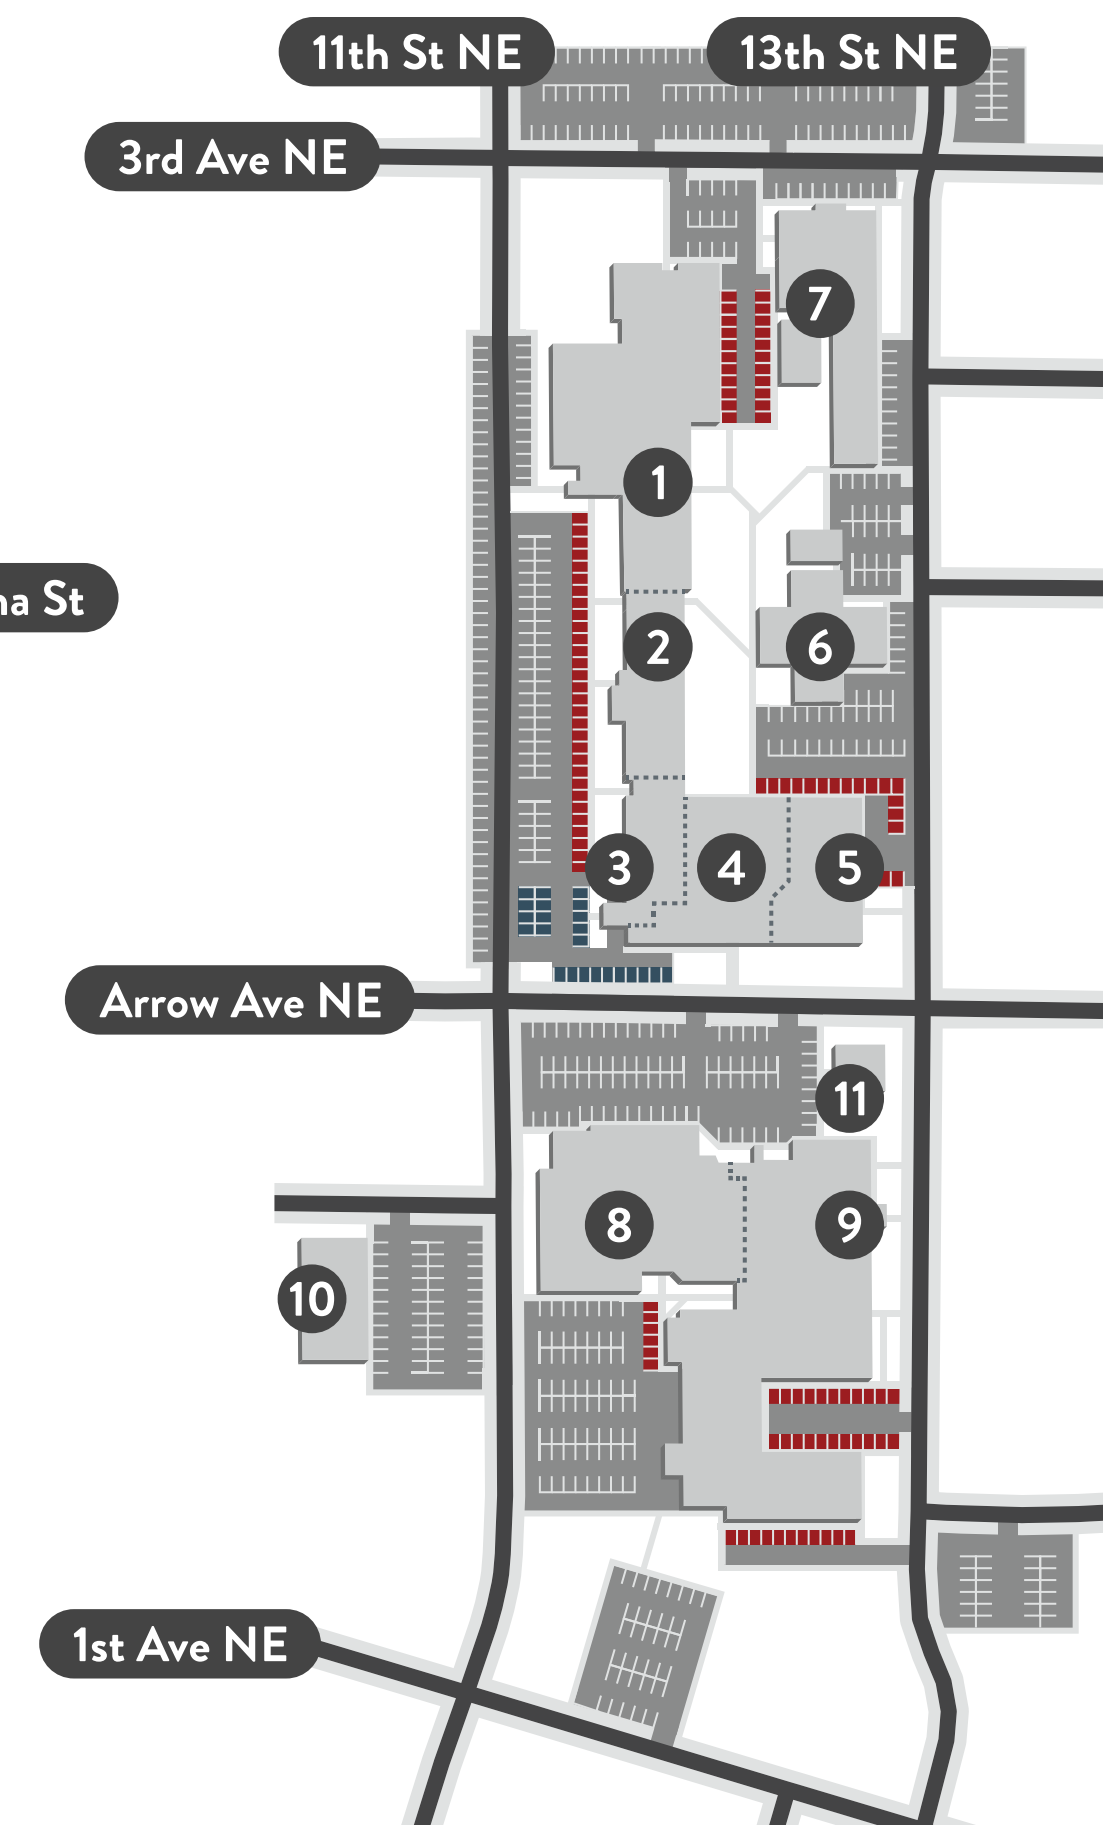

-  Elevator
-  Entrance / Exit
-  Restrooms
-  Stairs

-  Student Parking
-  Employee Parking
-  Visitor Parking

- 1** Anatomy Lab, Community Health Worker, Dental Assisting, Med/Fire Rescue, Medical Assisting, Medical Lab Technician, Mount Marty University, OTA, Photo/Media, PTA, Nursing, Test Center
- 2** Business, Center for Student Life: The NET, Counseling, Department of Labor Job Services, Diversity, Esports, Financial Services, Leonard Timmerman Library, Retention Coordinator, Student Activities
- 3** Cosmetology, Inspire Salon & Spa, MakerSpace
- 4** Academics, Administration, Admissions, Campus Event Center, Conference Rooms, Financial Aid, Market 65 Food Services, Mind Grind Coffee Shop, Stax Bookstore
- 5** Computer Information Systems, Corporate Education, Data Center, Foundation, Help Desk, Information Technology, Outreach, Theaters
- 6** Custom Paint & Fabrication, High Performance Engine Machining
- 7** Automotive Technology, Building Trades Technology, CPR Training
- 8** Agriculture, CAT ThinkBIG, Environmental Technology, Heavy Equipment Operator, John Deere Techknowledge
- 9** CNH Top Tech, Diesel Technology, Electronic Systems Technology, Energy Operations, Energy Technology, Human Services Technician, Law Enforcement, Precision Machining, Robotics, Welding Technology
- 10** The Lab: Robotics Lab
- 11** Lake Area Technical College Children's Educare Center
- 12** Aviation Maintenance Technology, Professional Fixed-Wing Pilot, Unmanned Aerial Systems Pilot