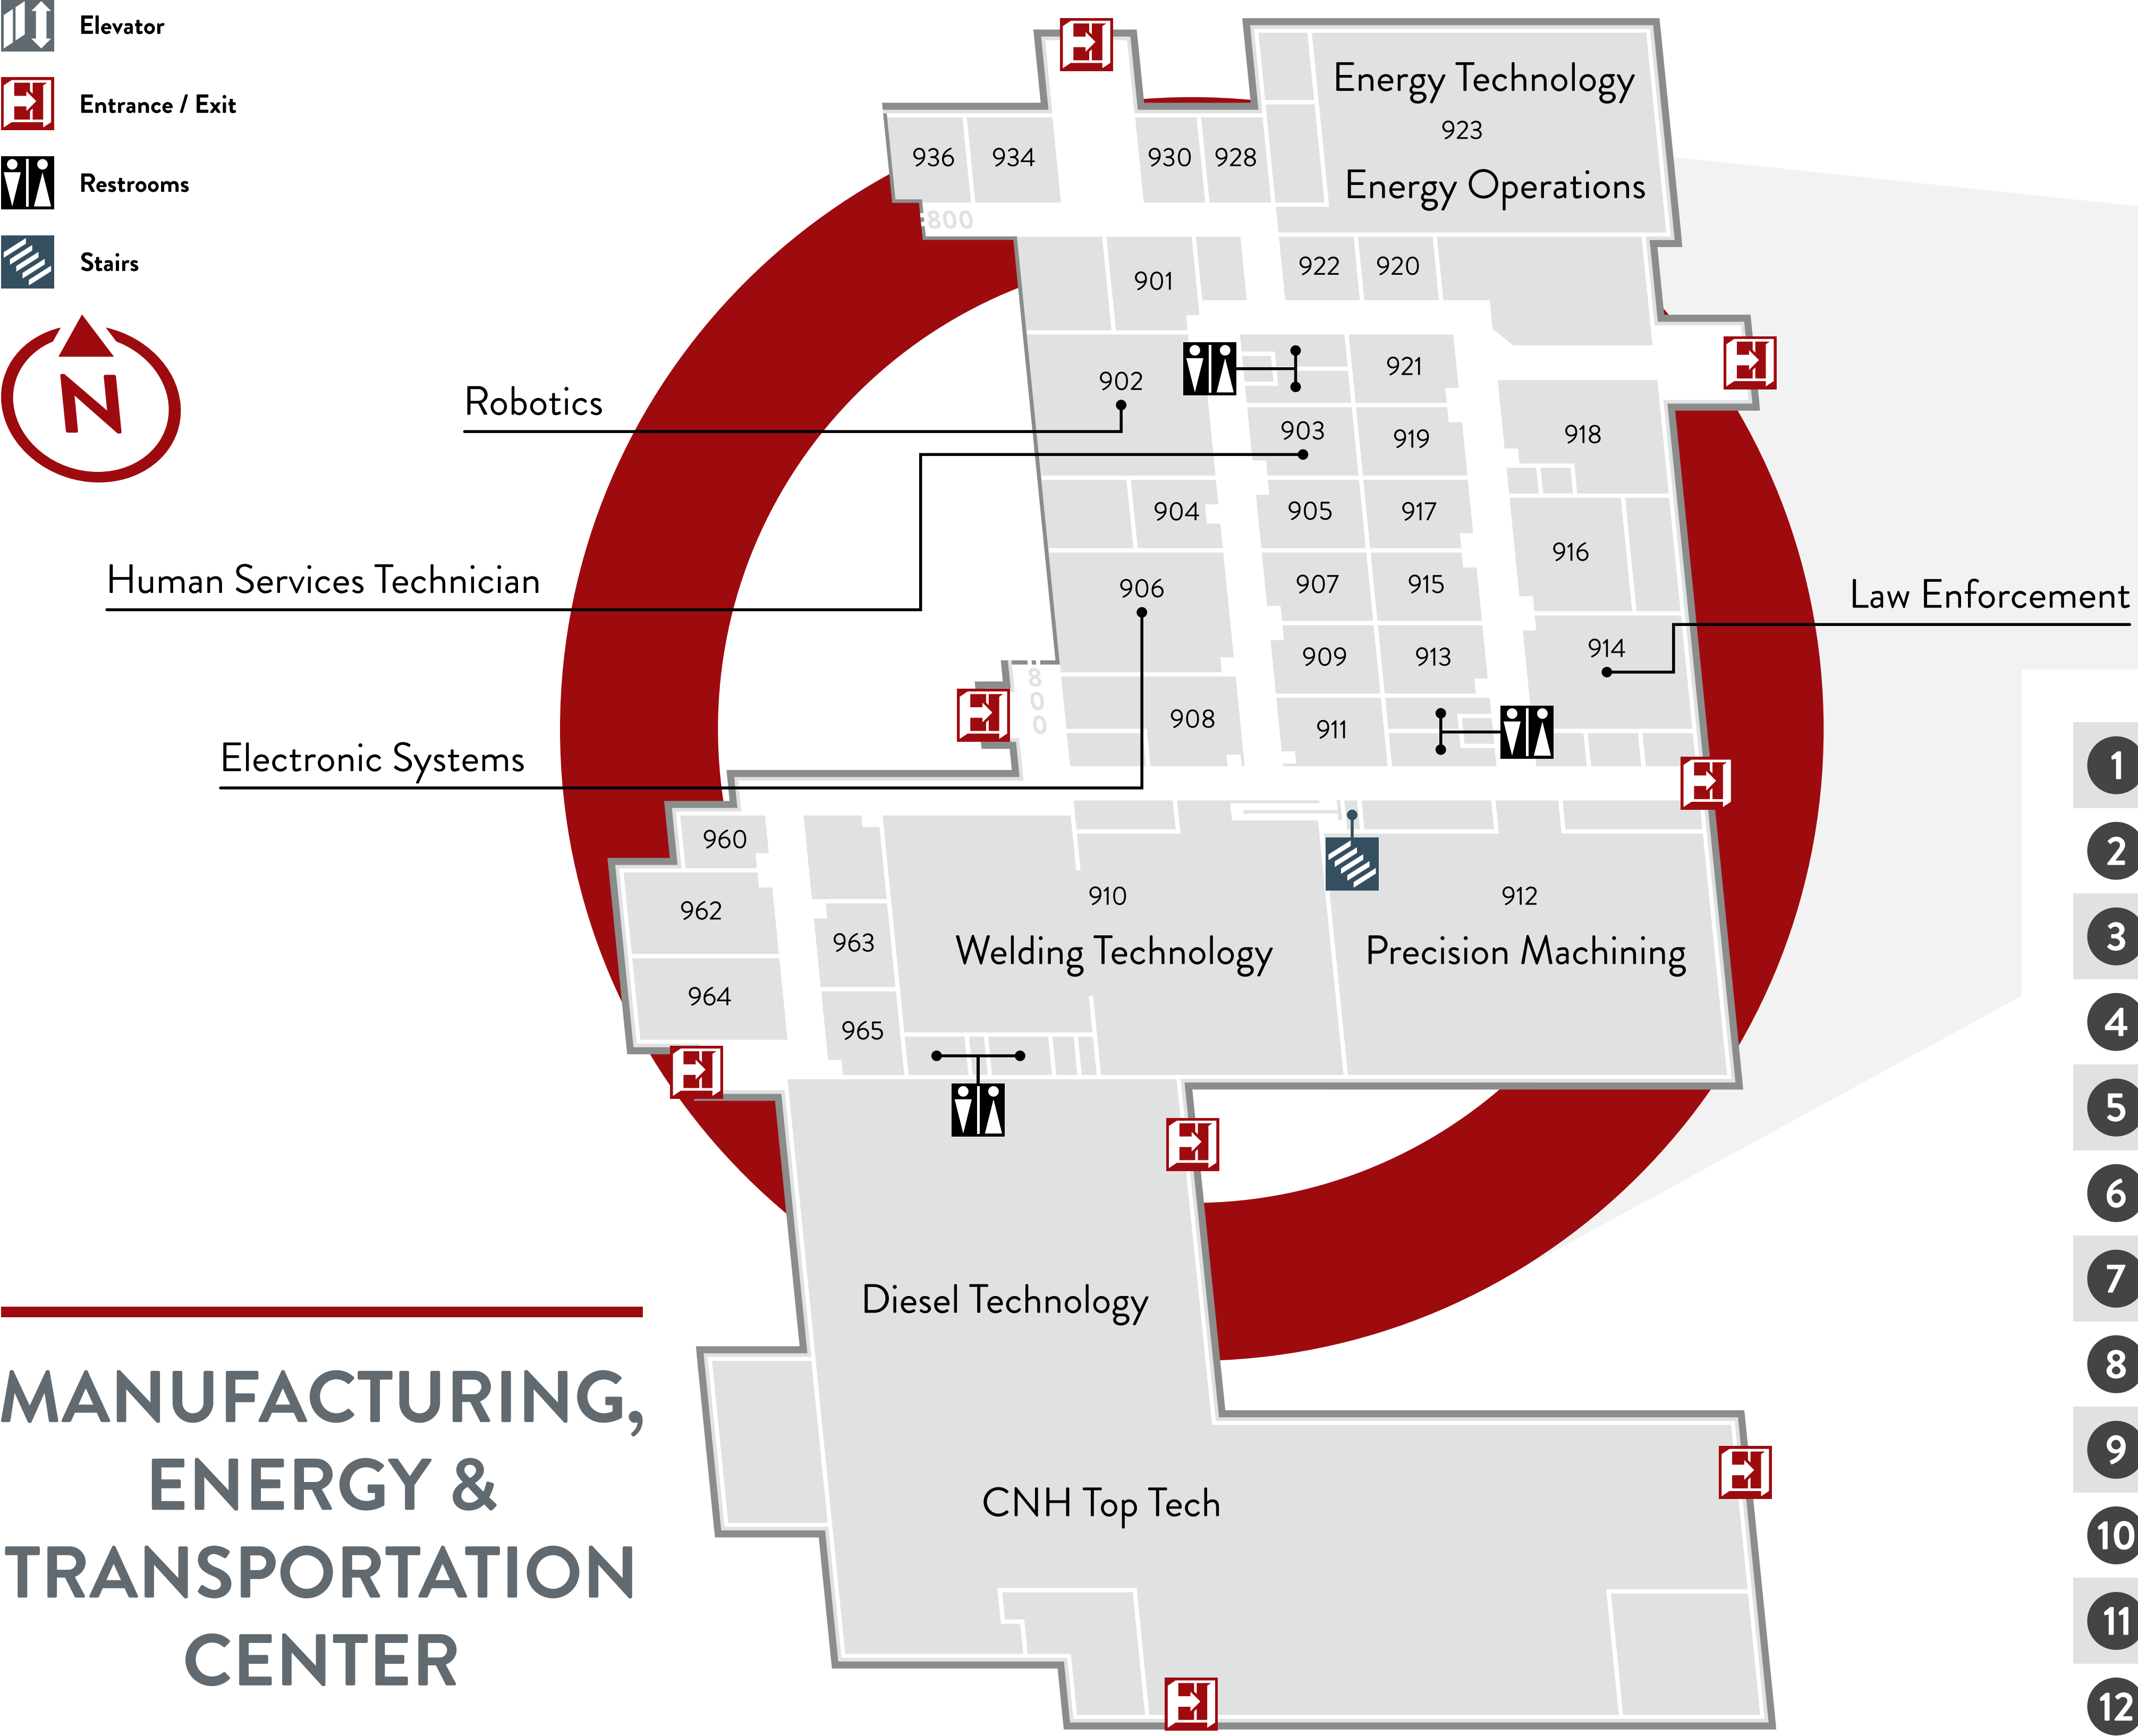

-  Elevator
-  Entrance / Exit
-  Restrooms
-  Stairs

MANUFACTURING, ENERGY & TRANSPORTATION CENTER

-  Student Parking
-  Employee Parking
-  Visitor Parking

- 1** Anatomy Lab, Community Health Worker, Dental Assisting, Med/Fire Rescue, Medical Assisting, Medical Lab Technician, Mount Marty University, OTA, Photo/Media, PTA, Nursing, Test Center
- 2** Business, Center for Student Life: The NET, Counseling, Department of Labor Job Services, Diversity, Esports, Financial Services, Leonard Timmerman Library, Retention Coordinator, Student Activities
- 3** Cosmetology, Inspire Salon & Spa, MakerSpace
- 4** Academics, Administration, Admissions, Campus Event Center, Conference Rooms, Financial Aid, Market 65 Food Services, Mind Grind Coffee Shop, Stax Bookstore
- 5** Computer Information Systems, Corporate Education, Data Center, Foundation, Help Desk, Information Technology, Outreach, Theaters
- 6** Custom Paint & Fabrication, High Performance Engine Machining
- 7** Automotive Technology, Building Trades Technology, CPR Training
- 8** Agriculture, CAT ThinkBIG, Environmental Technology, Heavy Equipment Operator, John Deere Techknowledge
- 9** CNH Top Tech, Diesel Technology, Electronic Systems Technology, Energy Operations, Energy Technology, Human Services Technician, Law Enforcement, Precision Machining, Robotics, Welding Technology
- 10** The Lab: Robotics Lab
- 11** Lake Area Technical College Children's Educare Center
- 12** Aviation Maintenance Technology, Professional Fixed-Wing Pilot, Unmanned Aerial Systems Pilot