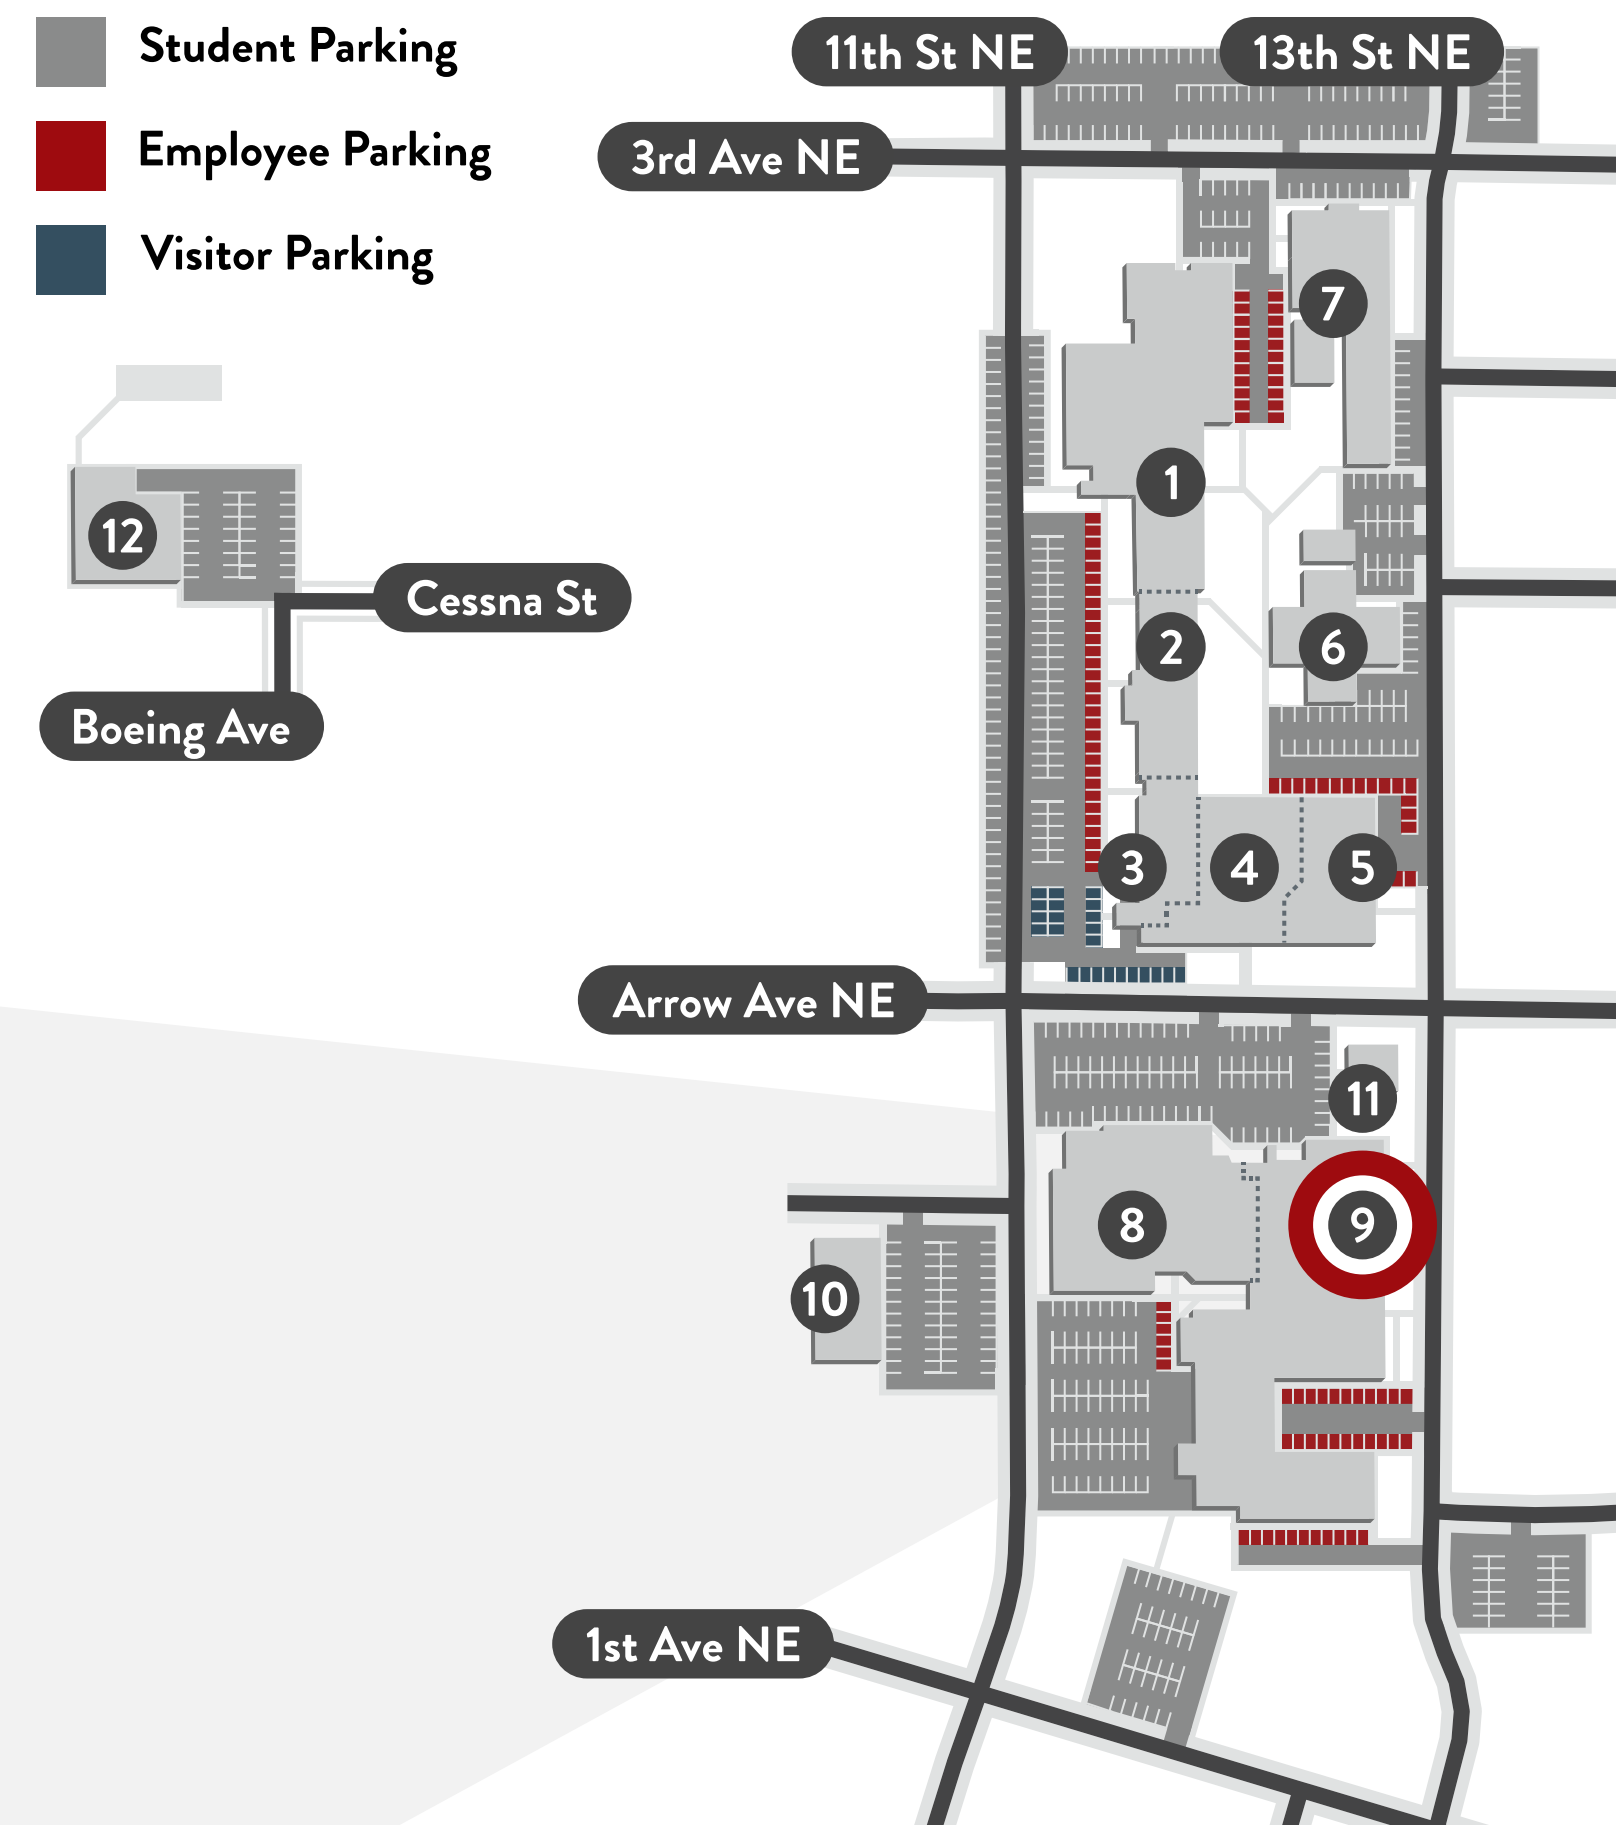

-  Elevator
-  Entrance / Exit
-  Restrooms
-  Stairs

MANUFACTURING, ENERGY & TRANSPORTATION CENTER

-  Student Parking
-  Employee Parking
-  Visitor Parking

- 1** Anatomy Lab, Community Health Worker, Dental Assisting, Med/Fire Rescue, Medical Assisting, Medical Lab Technician, Mount Marty University, OTA, Photo/Media, PTA, Nursing, Test Center
- 2** Business, Center for Student Life: The NET, Counseling, Department of Labor Job Services, Diversity, Esports, Financial Services, Leonard Timmerman Library, Retention Coordinator, Student Activities
- 3** Cosmetology, Inspire Salon & Spa, MakerSpace
- 4** Academics, Administration, Admissions, Campus Event Center, Conference Rooms, Financial Aid, Market 65 Food Services, Mind Grind Coffee Shop, Stax Bookstore
- 5** Computer Information Systems, Corporate Education, Data Center, Foundation, Help Desk, Information Technology, Outreach, Theaters
- 6** Custom Paint & Fabrication, High Performance Engine Machining
- 7** Automotive Technology, Building Trades Technology, CPR Training
- 8** Agriculture, CAT ThinkBIG, Environmental Technology, Heavy Equipment Operator, John Deere Techknowledge
- 9** CNH Top Tech, Diesel Technology, Electronic Systems Technology, Energy Operations, Energy Technology, Human Services Technician, Law Enforcement, Precision Machining, Robotics, Welding Technology
- 10** The Lab: Robotics Lab
- 11** Lake Area Technical College Children's Educare Center
- 12** Aviation Maintenance Technology, Professional Fixed-Wing Pilot, Unmanned Aerial Systems Pilot