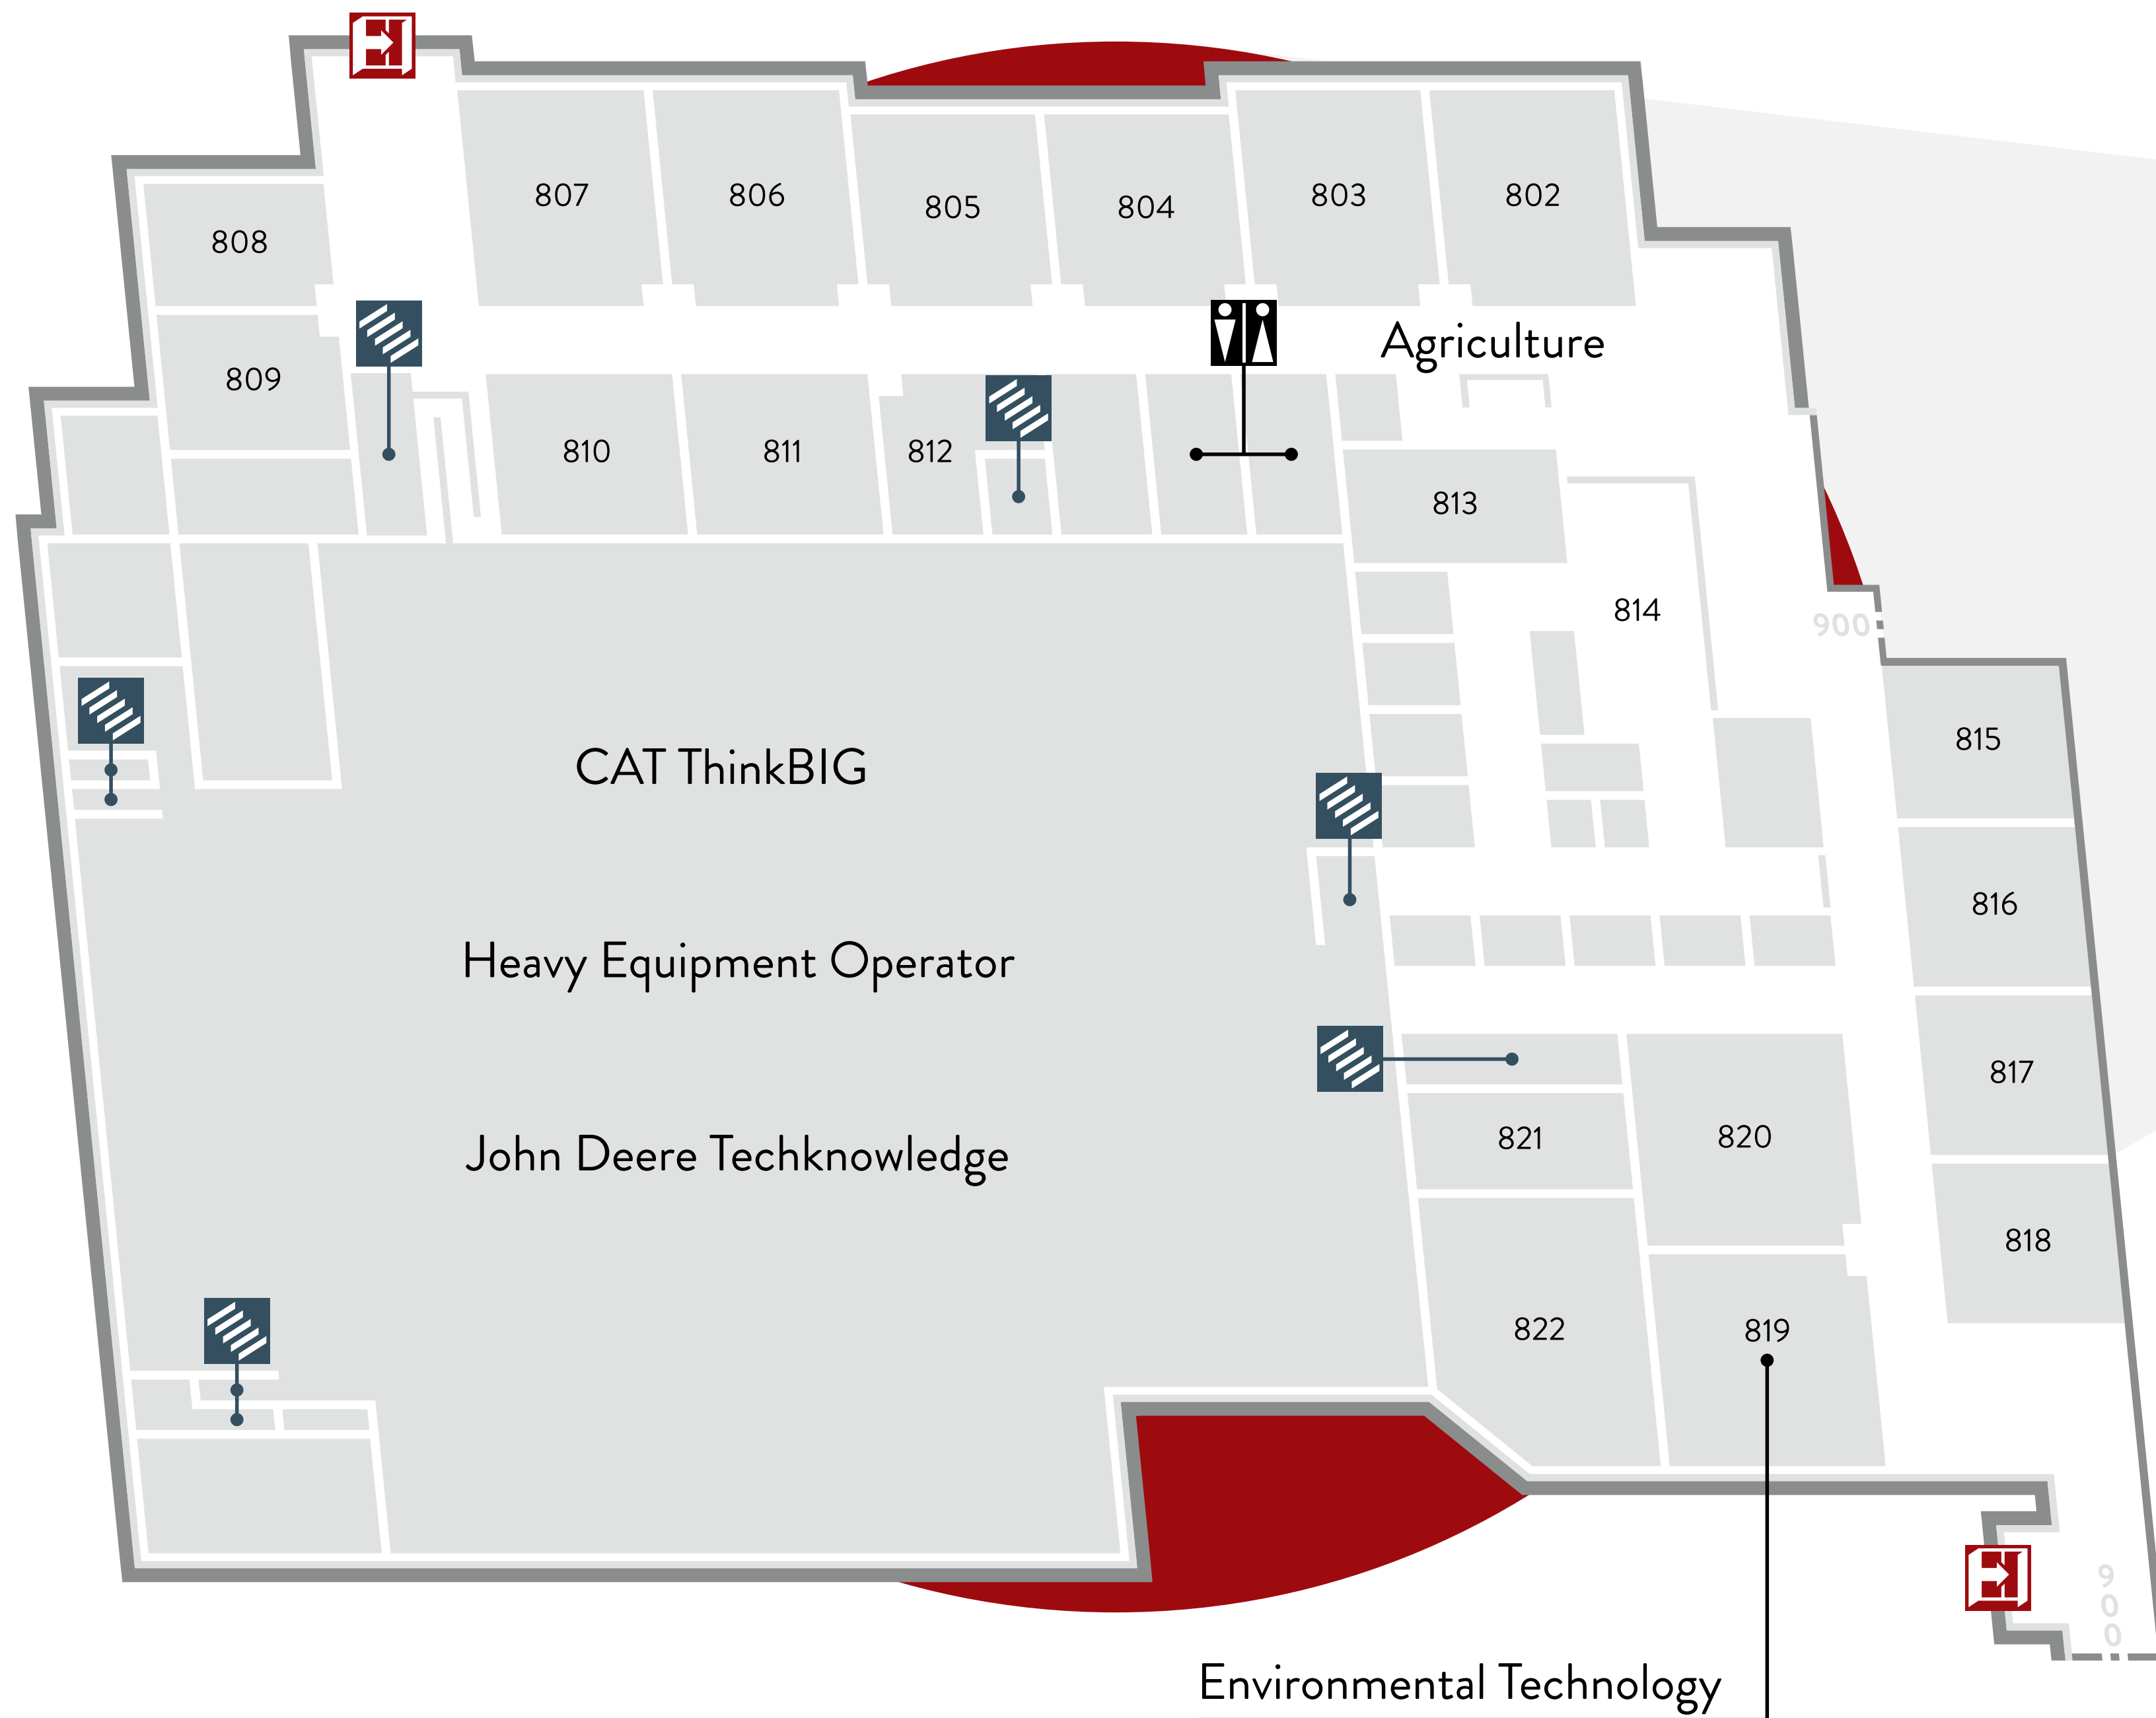

-  Elevator
-  Entrance / Exit
-  Restrooms
-  Stairs

-  Student Parking
-  Employee Parking
-  Visitor Parking

- 1** Anatomy Lab, Community Health Worker, Dental Assisting, Med/Fire Rescue, Medical Assisting, Medical Lab Technician, Mount Marty University, OTA, Photo/Media, PTA, Nursing, Test Center
- 2** Business, Center for Student Life: The NET, Counseling, Department of Labor Job Services, Diversity, Esports, Financial Services, Leonard Timmerman Library, Retention Coordinator, Student Activities
- 3** Cosmetology, Inspire Salon & Spa, MakerSpace
- 4** Academics, Administration, Admissions, Campus Event Center, Conference Rooms, Financial Aid, Market 65 Food Services, Mind Grind Coffee Shop, Stax Bookstore
- 5** Computer Information Systems, Corporate Education, Data Center, Foundation, Help Desk, Information Technology, Outreach, Theaters
- 6** Custom Paint & Fabrication, High Performance Engine Machining
- 7** Automotive Technology, Building Trades Technology, CPR Training
- 8** Agriculture, CAT ThinkBIG, Environmental Technology, Heavy Equipment Operator, John Deere Techknowledge
- 9** CNH Top Tech, Diesel Technology, Electronic Systems Technology, Energy Operations, Energy Technology, Human Services Technician, Law Enforcement, Precision Machining, Robotics, Welding Technology
- 10** The Lab: Robotics Lab
- 11** Lake Area Technical College Children's Educare Center
- 12** Aviation Maintenance Technology, Professional Fixed-Wing Pilot, Unmanned Aerial Systems Pilot

AGRICULTURE & ENVIRONMENTAL CENTER