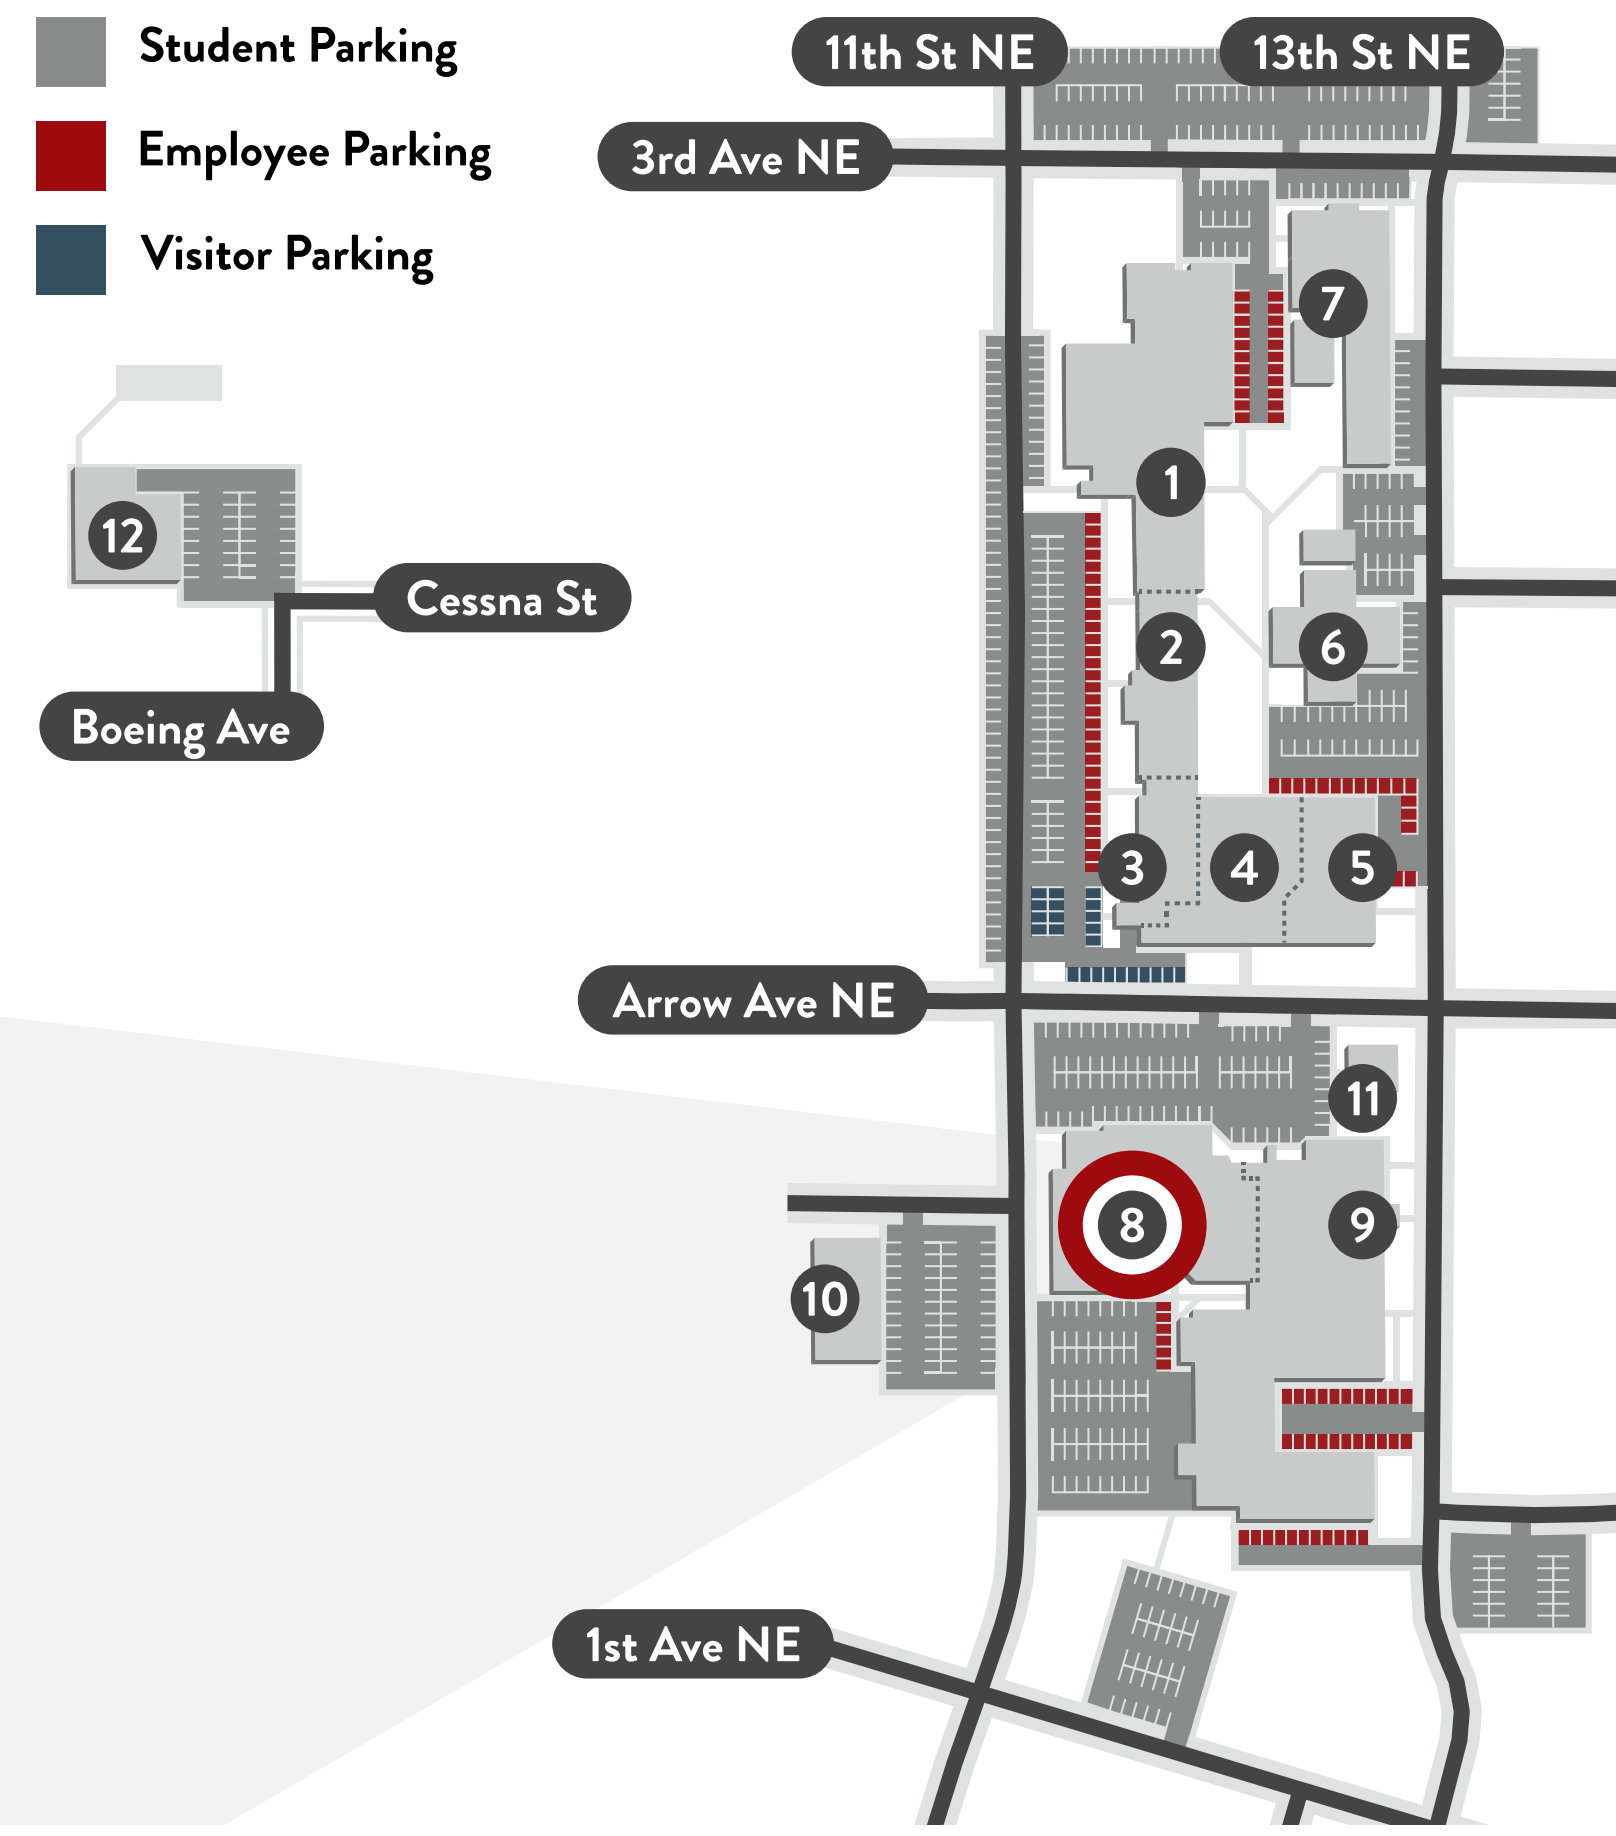

-  Elevator
-  Entrance / Exit
-  Restrooms
-  Stairs

-  Student Parking
-  Employee Parking
-  Visitor Parking

- 1** Anatomy Lab, Community Health Worker, Dental Assisting, Med/Fire Rescue, Medical Assisting, Medical Lab Technician, Mount Marty University, OTA, Photo/Media, PTA, Nursing, Test Center
- 2** Business, Center for Student Life: The NET, Counseling, Department of Labor Job Services, Diversity, Esports, Financial Services, Leonard Timmerman Library, Retention Coordinator, Student Activities
- 3** Cosmetology, Inspire Salon & Spa, MakerSpace
- 4** Academics, Administration, Admissions, Campus Event Center, Conference Rooms, Financial Aid, Market 65 Food Services, Mind Grind Coffee Shop, Stax Bookstore
- 5** Computer Information Systems, Corporate Education, Data Center, Foundation, Help Desk, Information Technology, Outreach, Theaters
- 6** Custom Paint & Fabrication, High Performance Engine Machining
- 7** Automotive Technology, Building Trades Technology, CPR Training
- 8** Agriculture, CAT ThinkBIG, Environmental Technology, Heavy Equipment Operator, John Deere Techknowledge
- 9** CNH Top Tech, Diesel Technology, Electronic Systems Technology, Energy Operations, Energy Technology, Human Services Technician, Law Enforcement, Precision Machining, Robotics, Welding Technology
- 10** The Lab: Robotics Lab
- 11** Lake Area Technical College Children's Educare Center
- 12** Aviation Maintenance Technology, Professional Fixed-Wing Pilot, Unmanned Aerial Systems Pilot