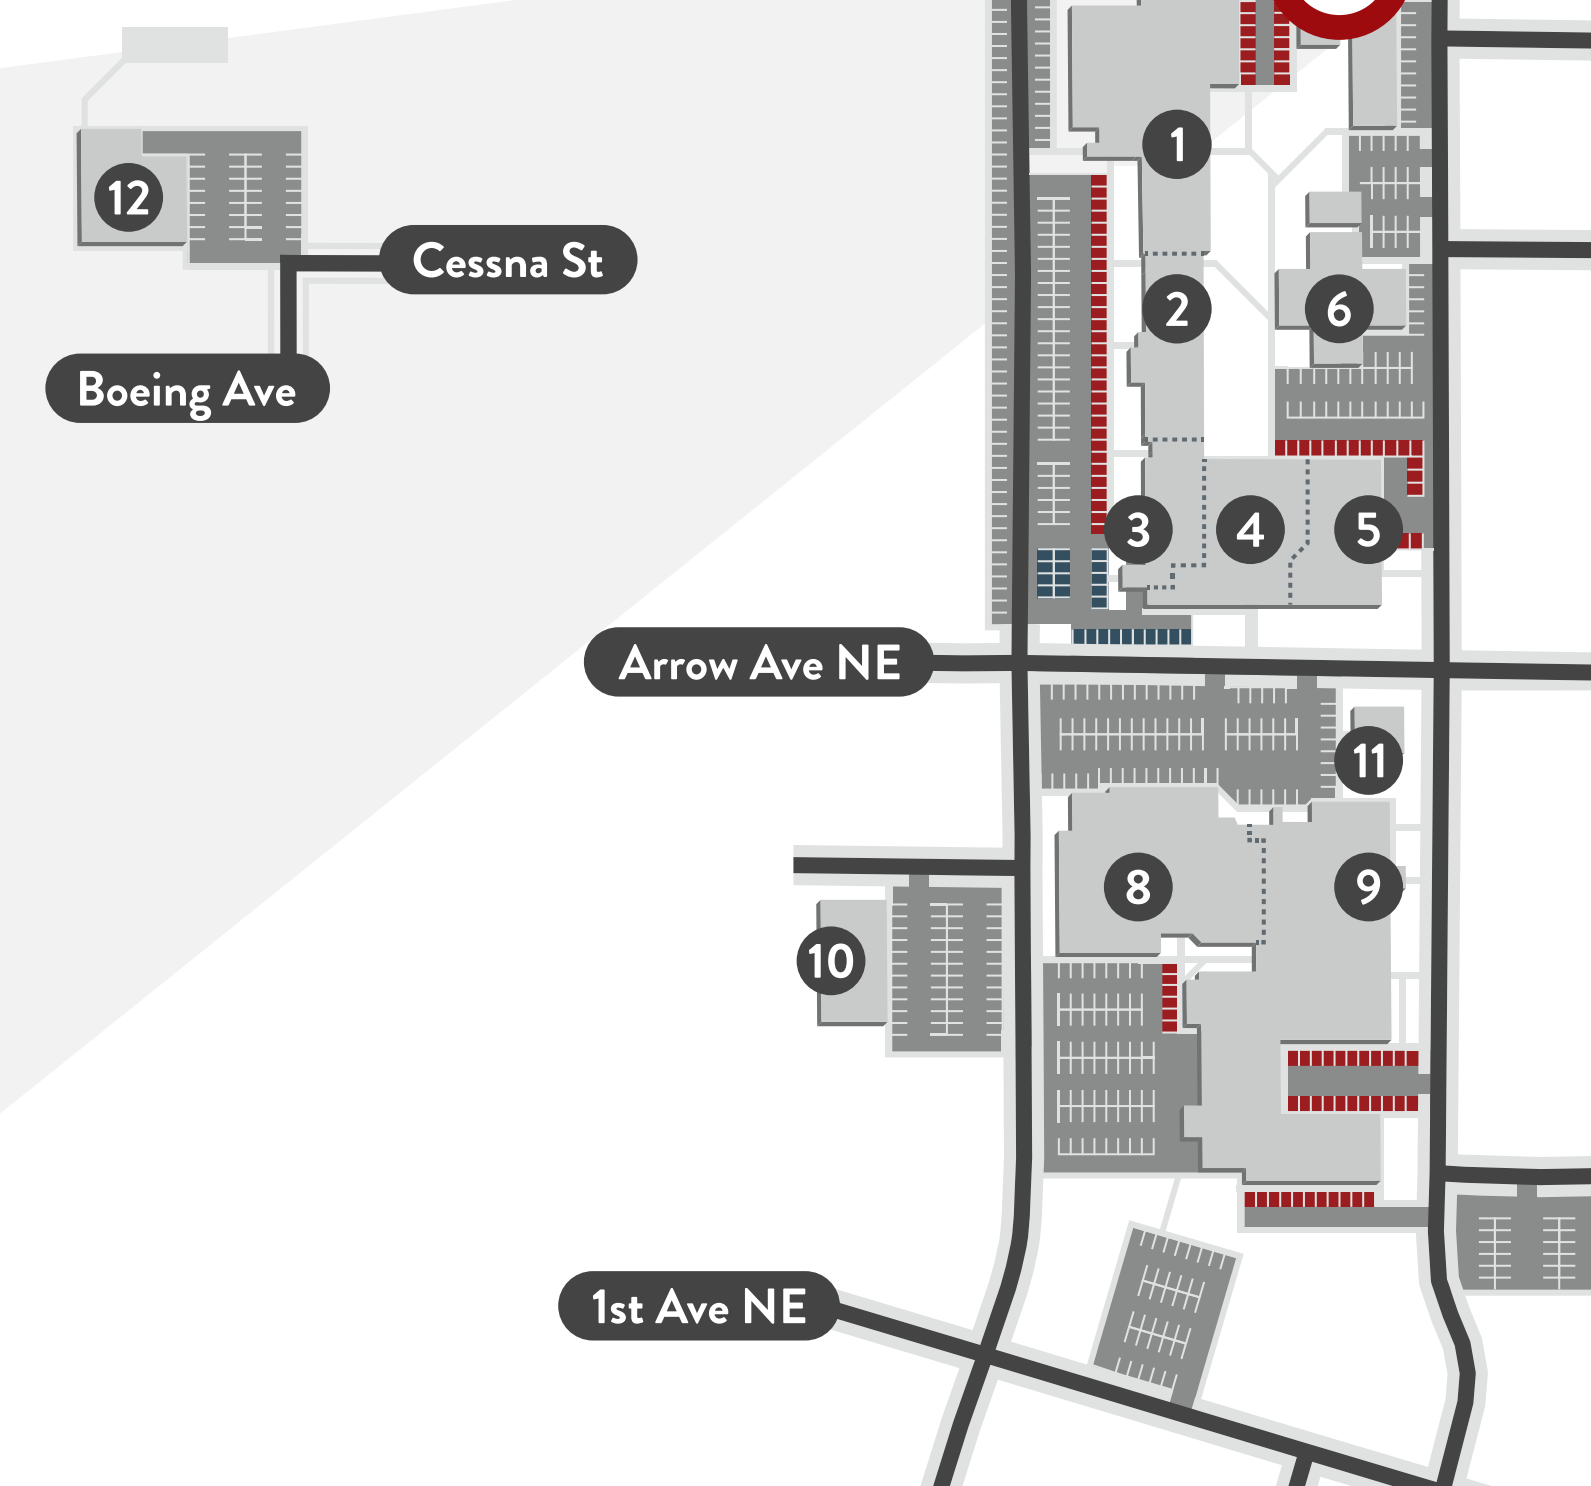

-  Elevator
-  Entrance / Exit
-  Restrooms
-  Stairs

-  Student Parking
-  Employee Parking
-  Visitor Parking

- 1** Anatomy Lab, Community Health Worker, Dental Assisting, Med/Fire Rescue, Medical Assisting, Medical Lab Technician, Mount Marty University, OTA, Photo/Media, PTA, Nursing, Test Center
- 2** Business, Center for Student Life: The NET, Counseling, Department of Labor Job Services, Diversity, Esports, Financial Services, Leonard Timmerman Library, Retention Coordinator, Student Activities
- 3** Cosmetology, Inspire Salon & Spa, MakerSpace
- 4** Academics, Administration, Admissions, Campus Event Center, Conference Rooms, Financial Aid, Market 65 Food Services, Mind Grind Coffee Shop, Stax Bookstore
- 5** Computer Information Systems, Corporate Education, Data Center, Foundation, Help Desk, Information Technology, Outreach, Theaters
- 6** Custom Paint & Fabrication, High Performance Engine Machining
- 7** Automotive Technology, Building Trades Technology, CPR Training
- 8** Agriculture, CAT ThinkBIG, Environmental Technology, Heavy Equipment Operator, John Deere Techknowledge
- 9** CNH Top Tech, Diesel Technology, Electronic Systems Technology, Energy Operations, Energy Technology, Human Services Technician, Law Enforcement, Precision Machining, Robotics, Welding Technology
- 10** The Lab: Robotics Lab
- 11** Lake Area Technical College Children's Educare Center
- 12** Aviation Maintenance Technology, Professional Fixed-Wing Pilot, Unmanned Aerial Systems Pilot

# AUTOMOTIVE & CONSTRUCTION TECHNOLOGY CENTER