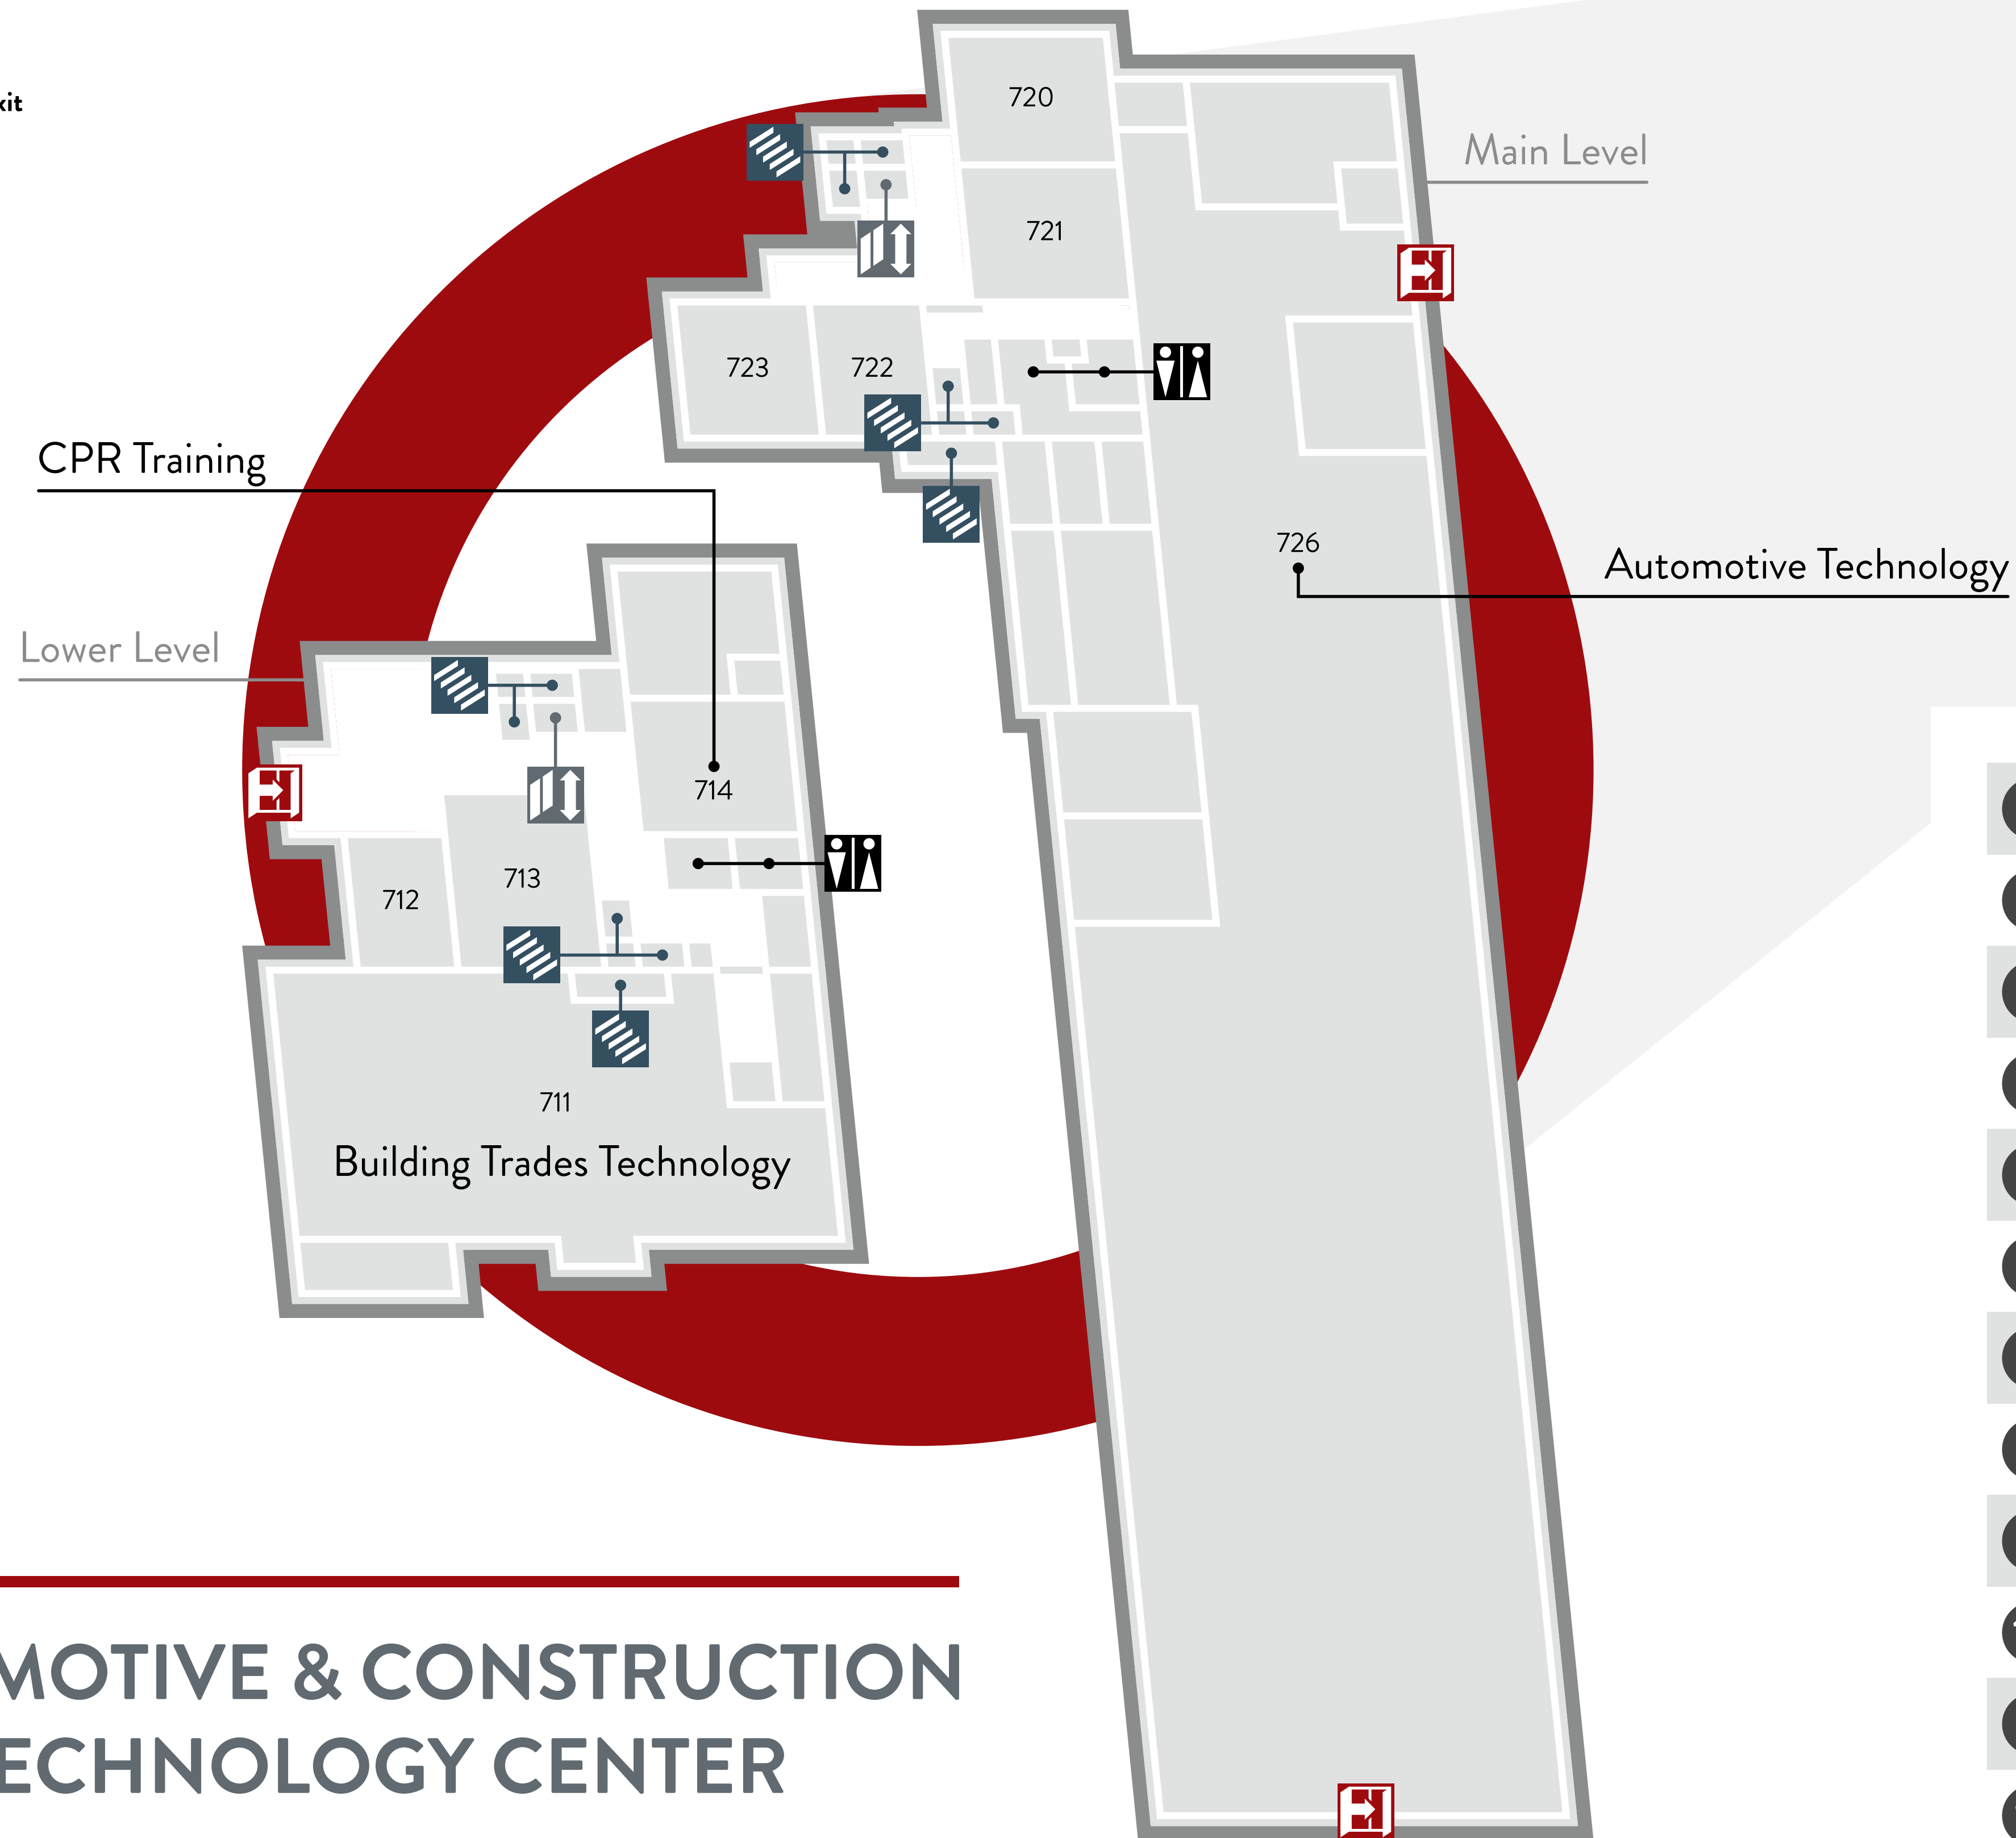

-  Elevator
-  Entrance / Exit
-  Restrooms
-  Stairs

-  Student Parking
-  Employee Parking
-  Visitor Parking

- 1** Anatomy Lab, Community Health Worker, Dental Assisting, Med/Fire Rescue, Medical Assisting, Medical Lab Technician, Mount Marty University, OTA, Photo/Media, PTA, Nursing, Test Center
- 2** Business, Center for Student Life: The NET, Counseling, Department of Labor Job Services, Diversity, Esports, Financial Services, Leonard Timmerman Library, Retention Coordinator, Student Activities
- 3** Cosmetology, Inspire Salon & Spa, MakerSpace
- 4** Academics, Administration, Admissions, Campus Event Center, Conference Rooms, Financial Aid, Market 65 Food Services, Mind Grind Coffee Shop, Stax Bookstore
- 5** Computer Information Systems, Corporate Education, Data Center, Foundation, Help Desk, Information Technology, Outreach, Theaters
- 6** Custom Paint & Fabrication, High Performance Engine Machining
- 7** Automotive Technology, Building Trades Technology, CPR Training
- 8** Agriculture, CAT ThinkBIG, Environmental Technology, Heavy Equipment Operator, John Deere Techknowledge
- 9** CNH Top Tech, Diesel Technology, Electronic Systems Technology, Energy Operations, Energy Technology, Human Services Technician, Law Enforcement, Precision Machining, Robotics, Welding Technology
- 10** The Lab: Robotics Lab
- 11** Lake Area Technical College Children's Educare Center
- 12** Aviation Maintenance Technology, Professional Fixed-Wing Pilot, Unmanned Aerial Systems Pilot

# AUTOMOTIVE & CONSTRUCTION TECHNOLOGY CENTER