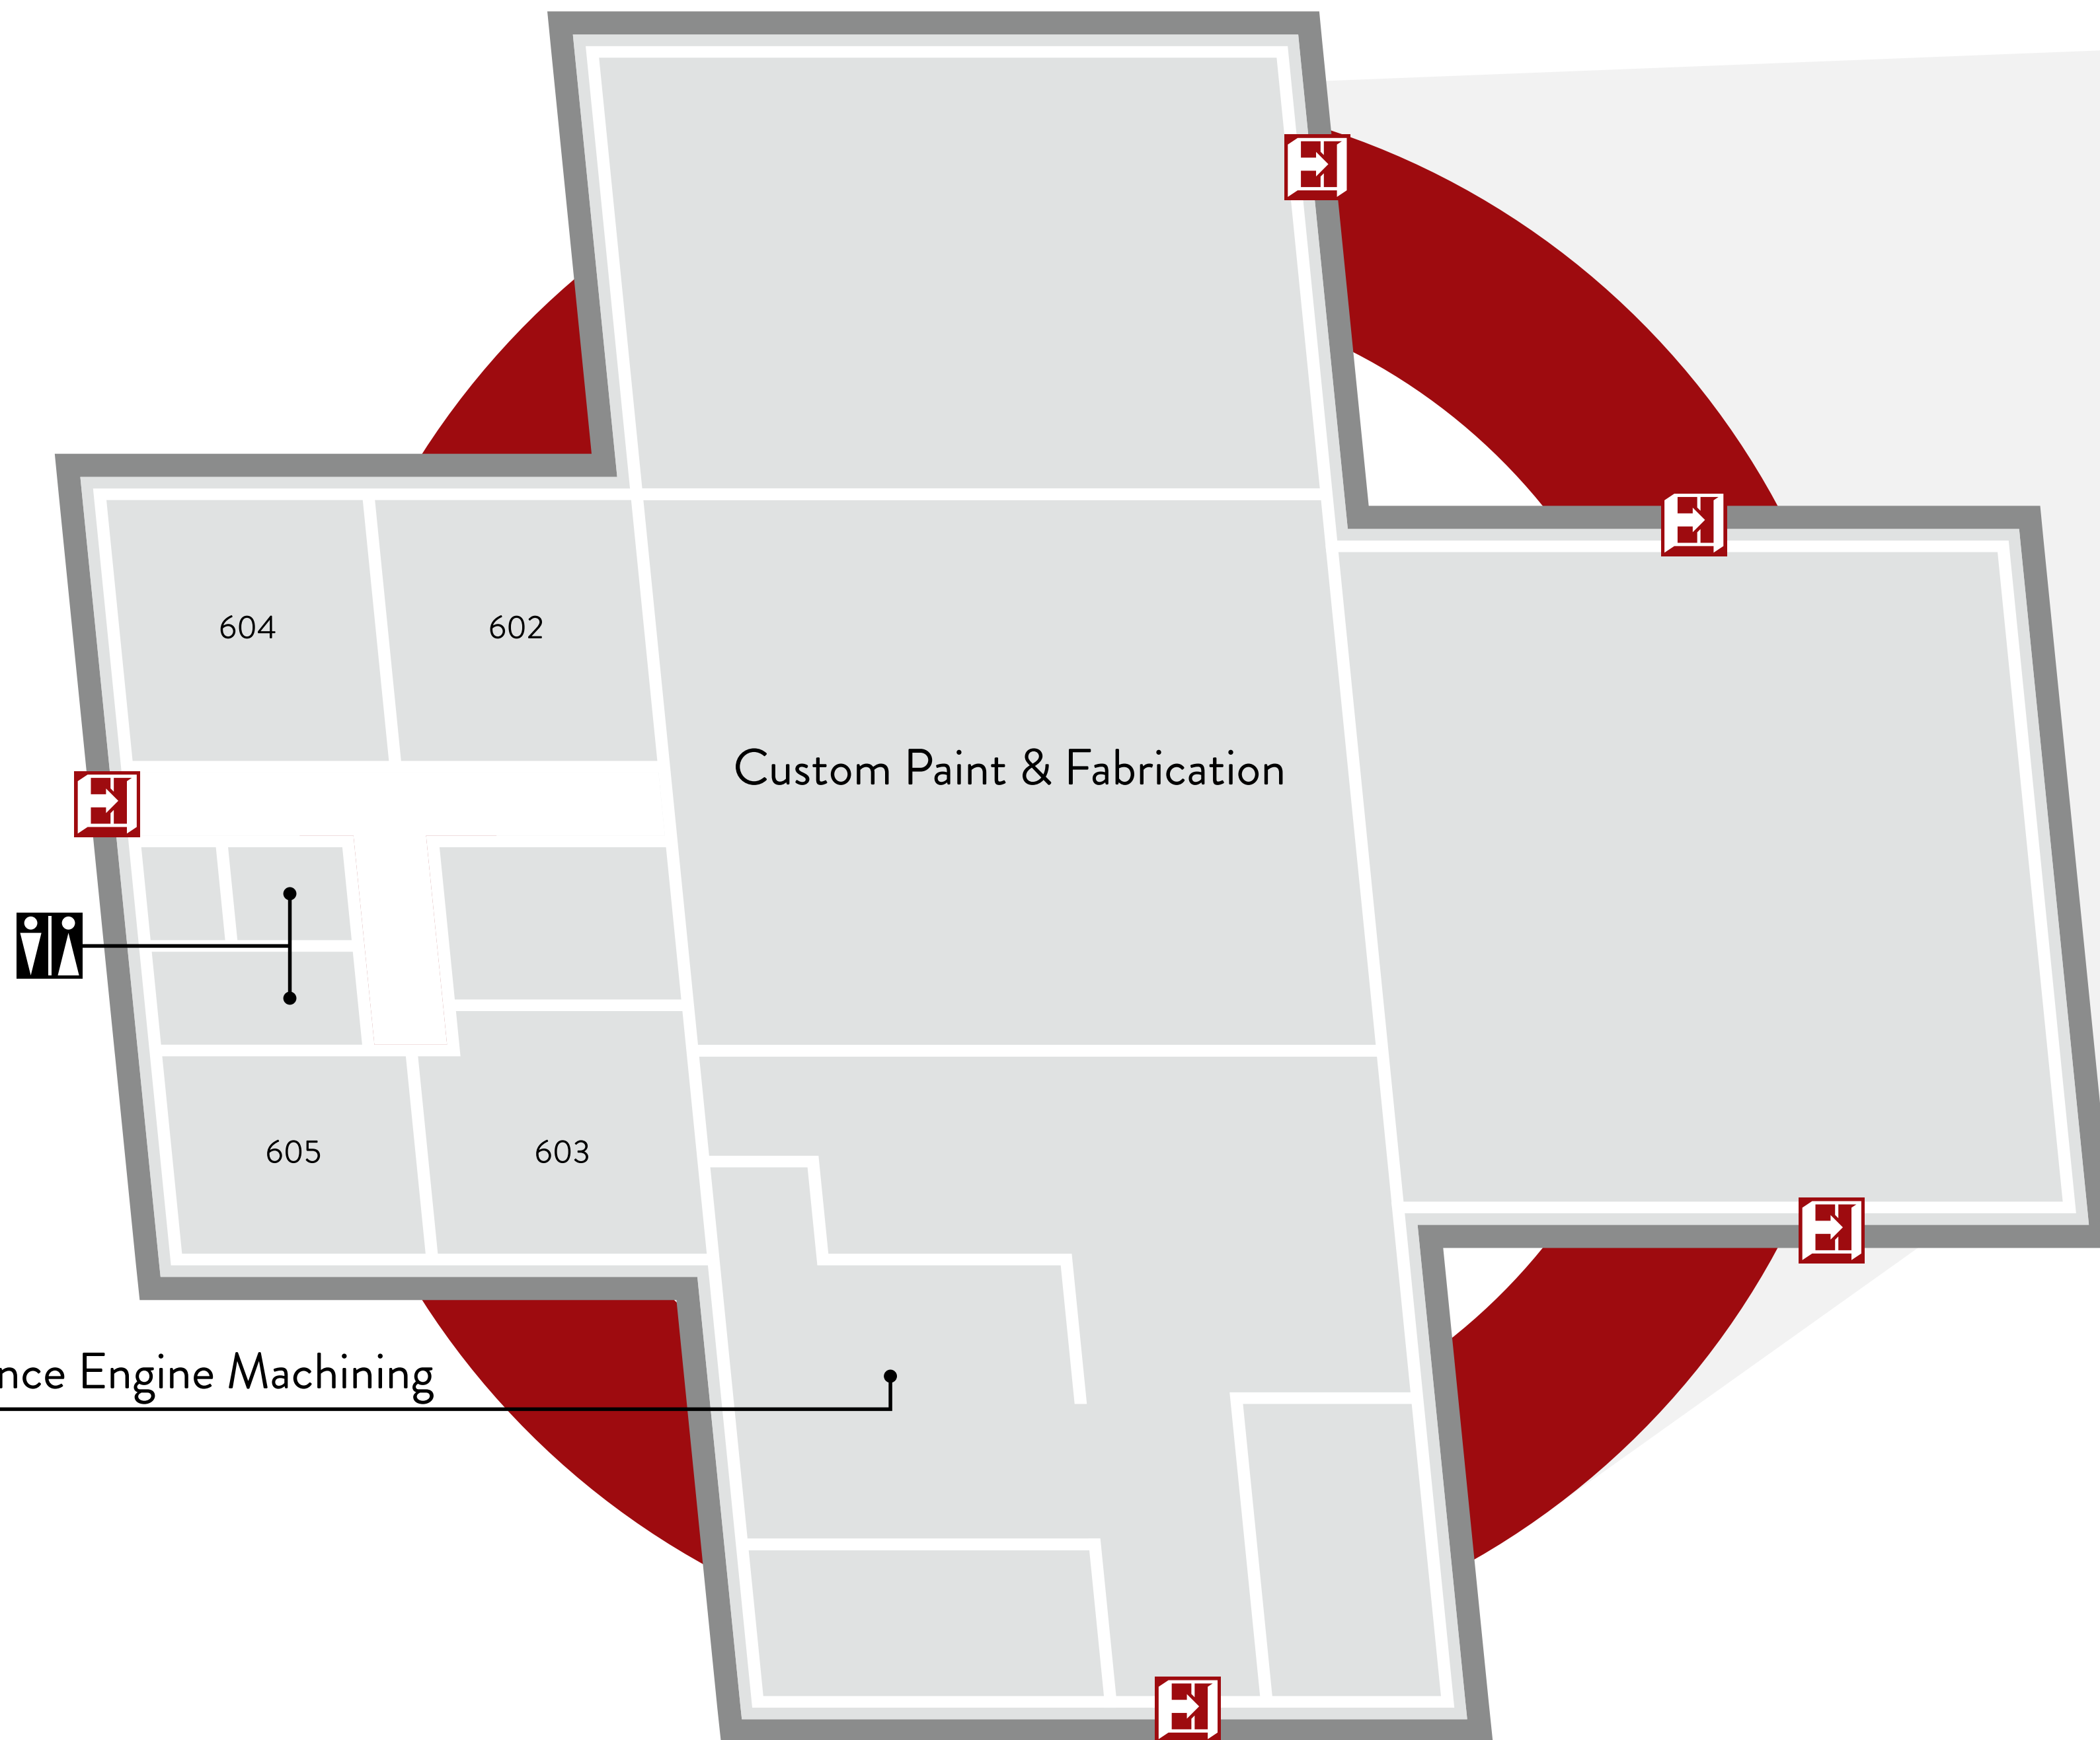

-  Elevator
-  Entrance / Exit
-  Restrooms
-  Stairs

-  Student Parking
-  Employee Parking
-  Visitor Parking

- 1** Anatomy Lab, Community Health Worker, Dental Assisting, Med/Fire Rescue, Medical Assisting, Medical Lab Technician, Mount Marty University, OTA, Photo/Media, PTA, Nursing, Test Center
- 2** Business, Center for Student Life: The NET, Counseling, Department of Labor Job Services, Diversity, Esports, Financial Services, Leonard Timmerman Library, Retention Coordinator, Student Activities
- 3** Cosmetology, Inspire Salon & Spa, MakerSpace
- 4** Academics, Administration, Admissions, Campus Event Center, Conference Rooms, Financial Aid, Market 65 Food Services, Mind Grind Coffee Shop, Stax Bookstore
- 5** Computer Information Systems, Corporate Education, Data Center, Foundation, Help Desk, Information Technology, Outreach, Theaters
- 6** Custom Paint & Fabrication, High Performance Engine Machining
- 7** Automotive Technology, Building Trades Technology, CPR Training
- 8** Agriculture, CAT ThinkBIG, Environmental Technology, Heavy Equipment Operator, John Deere Techknowledge
- 9** CNH Top Tech, Diesel Technology, Electronic Systems Technology, Energy Operations, Energy Technology, Human Services Technician, Law Enforcement, Precision Machining, Robotics, Welding Technology
- 10** The Lab: Robotics Lab
- 11** Lake Area Technical College Children's Educare Center
- 12** Aviation Maintenance Technology, Professional Fixed-Wing Pilot, Unmanned Aerial Systems Pilot