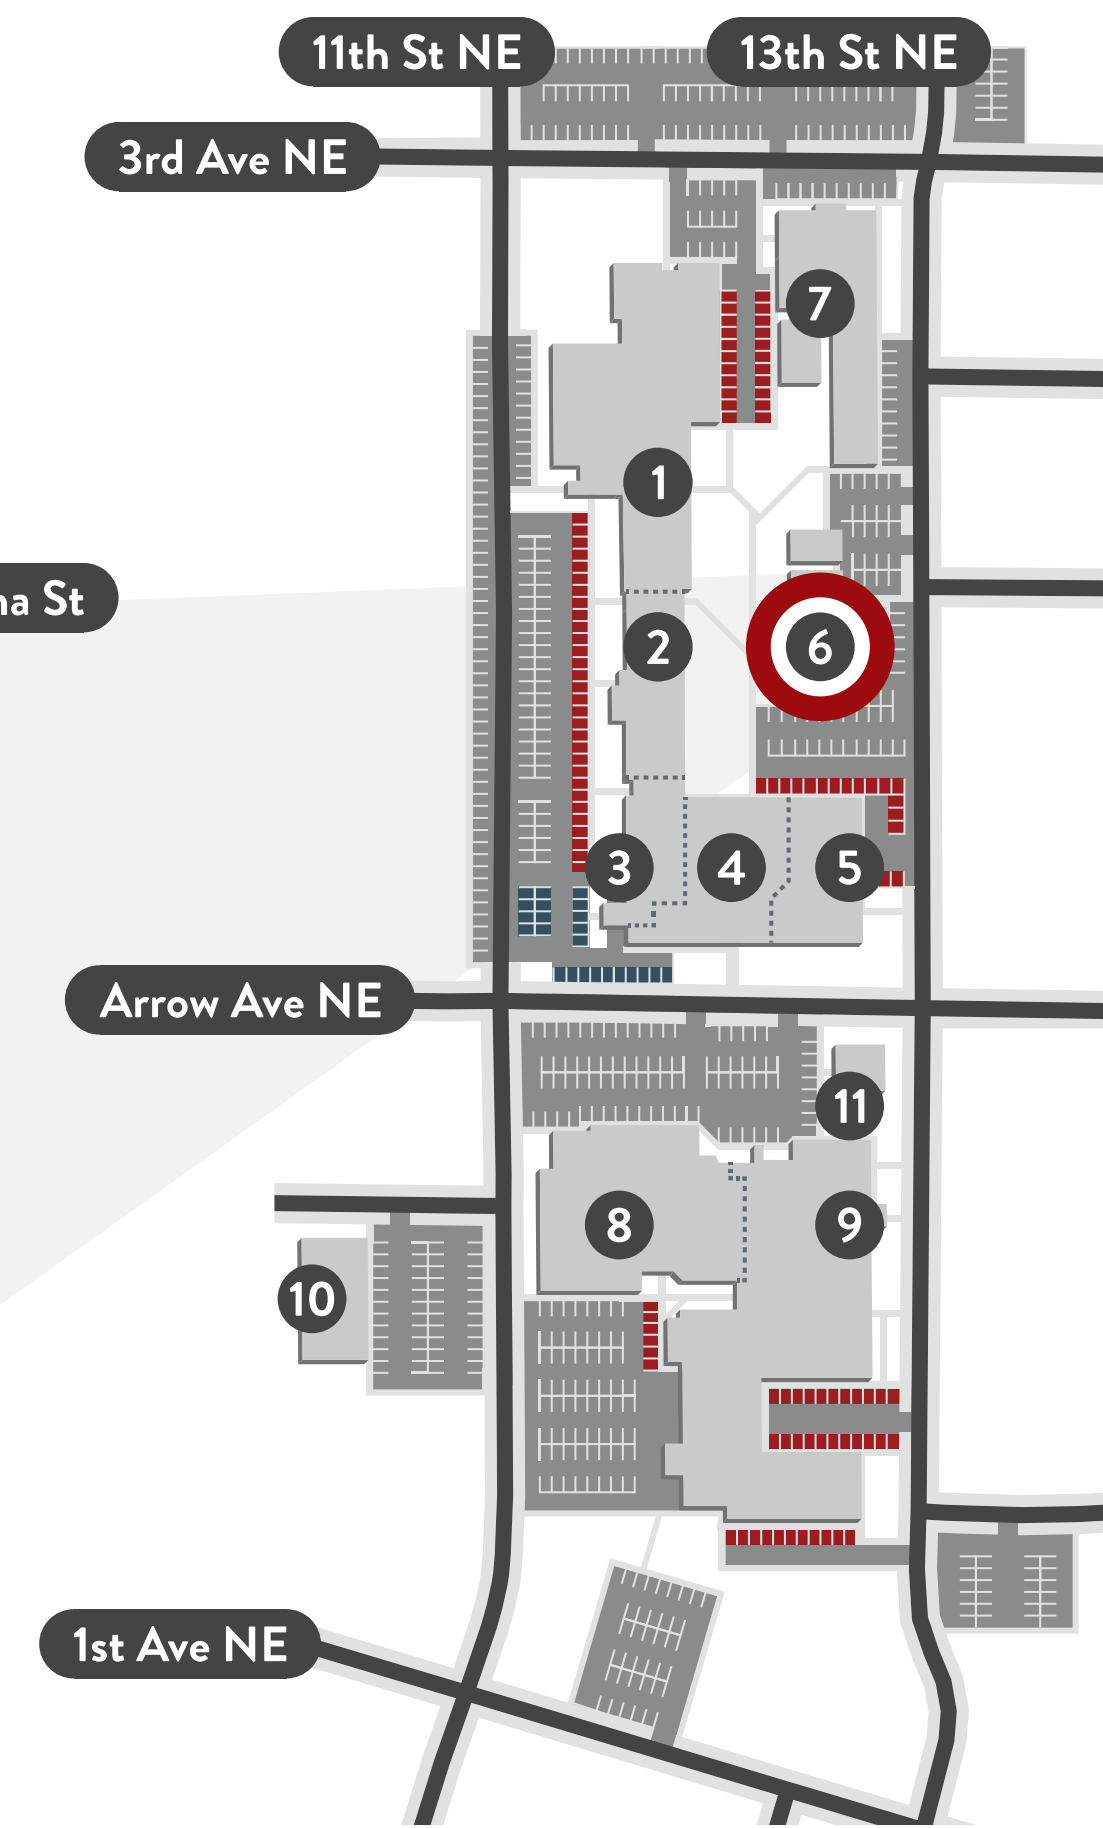

-  Elevator
-  Entrance / Exit
-  Restrooms
-  Stairs

-  Student Parking
-  Employee Parking
-  Visitor Parking

- 1** Anatomy Lab, Community Health Worker, Dental Assisting, Med/Fire Rescue, Medical Assisting, Medical Lab Technician, Mount Marty University, OTA, Photo/Media, PTA, Nursing, Test Center
- 2** Business, Center for Student Life: The NET, Counseling, Department of Labor Job Services, Diversity, Esports, Financial Services, Leonard Timmerman Library, Retention Coordinator, Student Activities
- 3** Cosmetology, Inspire Salon & Spa, MakerSpace
- 4** Academics, Administration, Admissions, Campus Event Center, Conference Rooms, Financial Aid, Market 65 Food Services, Mind Grind Coffee Shop, Stax Bookstore
- 5** Computer Information Systems, Corporate Education, Data Center, Foundation, Help Desk, Information Technology, Outreach, Theaters
- 6** Custom Paint & Fabrication, High Performance Engine Machining
- 7** Automotive Technology, Building Trades Technology, CPR Training
- 8** Agriculture, CAT ThinkBIG, Environmental Technology, Heavy Equipment Operator, John Deere Techknowledge
- 9** CNH Top Tech, Diesel Technology, Electronic Systems Technology, Energy Operations, Energy Technology, Human Services Technician, Law Enforcement, Precision Machining, Robotics, Welding Technology
- 10** The Lab: Robotics Lab
- 11** Lake Area Technical College Children's Educare Center
- 12** Aviation Maintenance Technology, Professional Fixed-Wing Pilot, Unmanned Aerial Systems Pilot