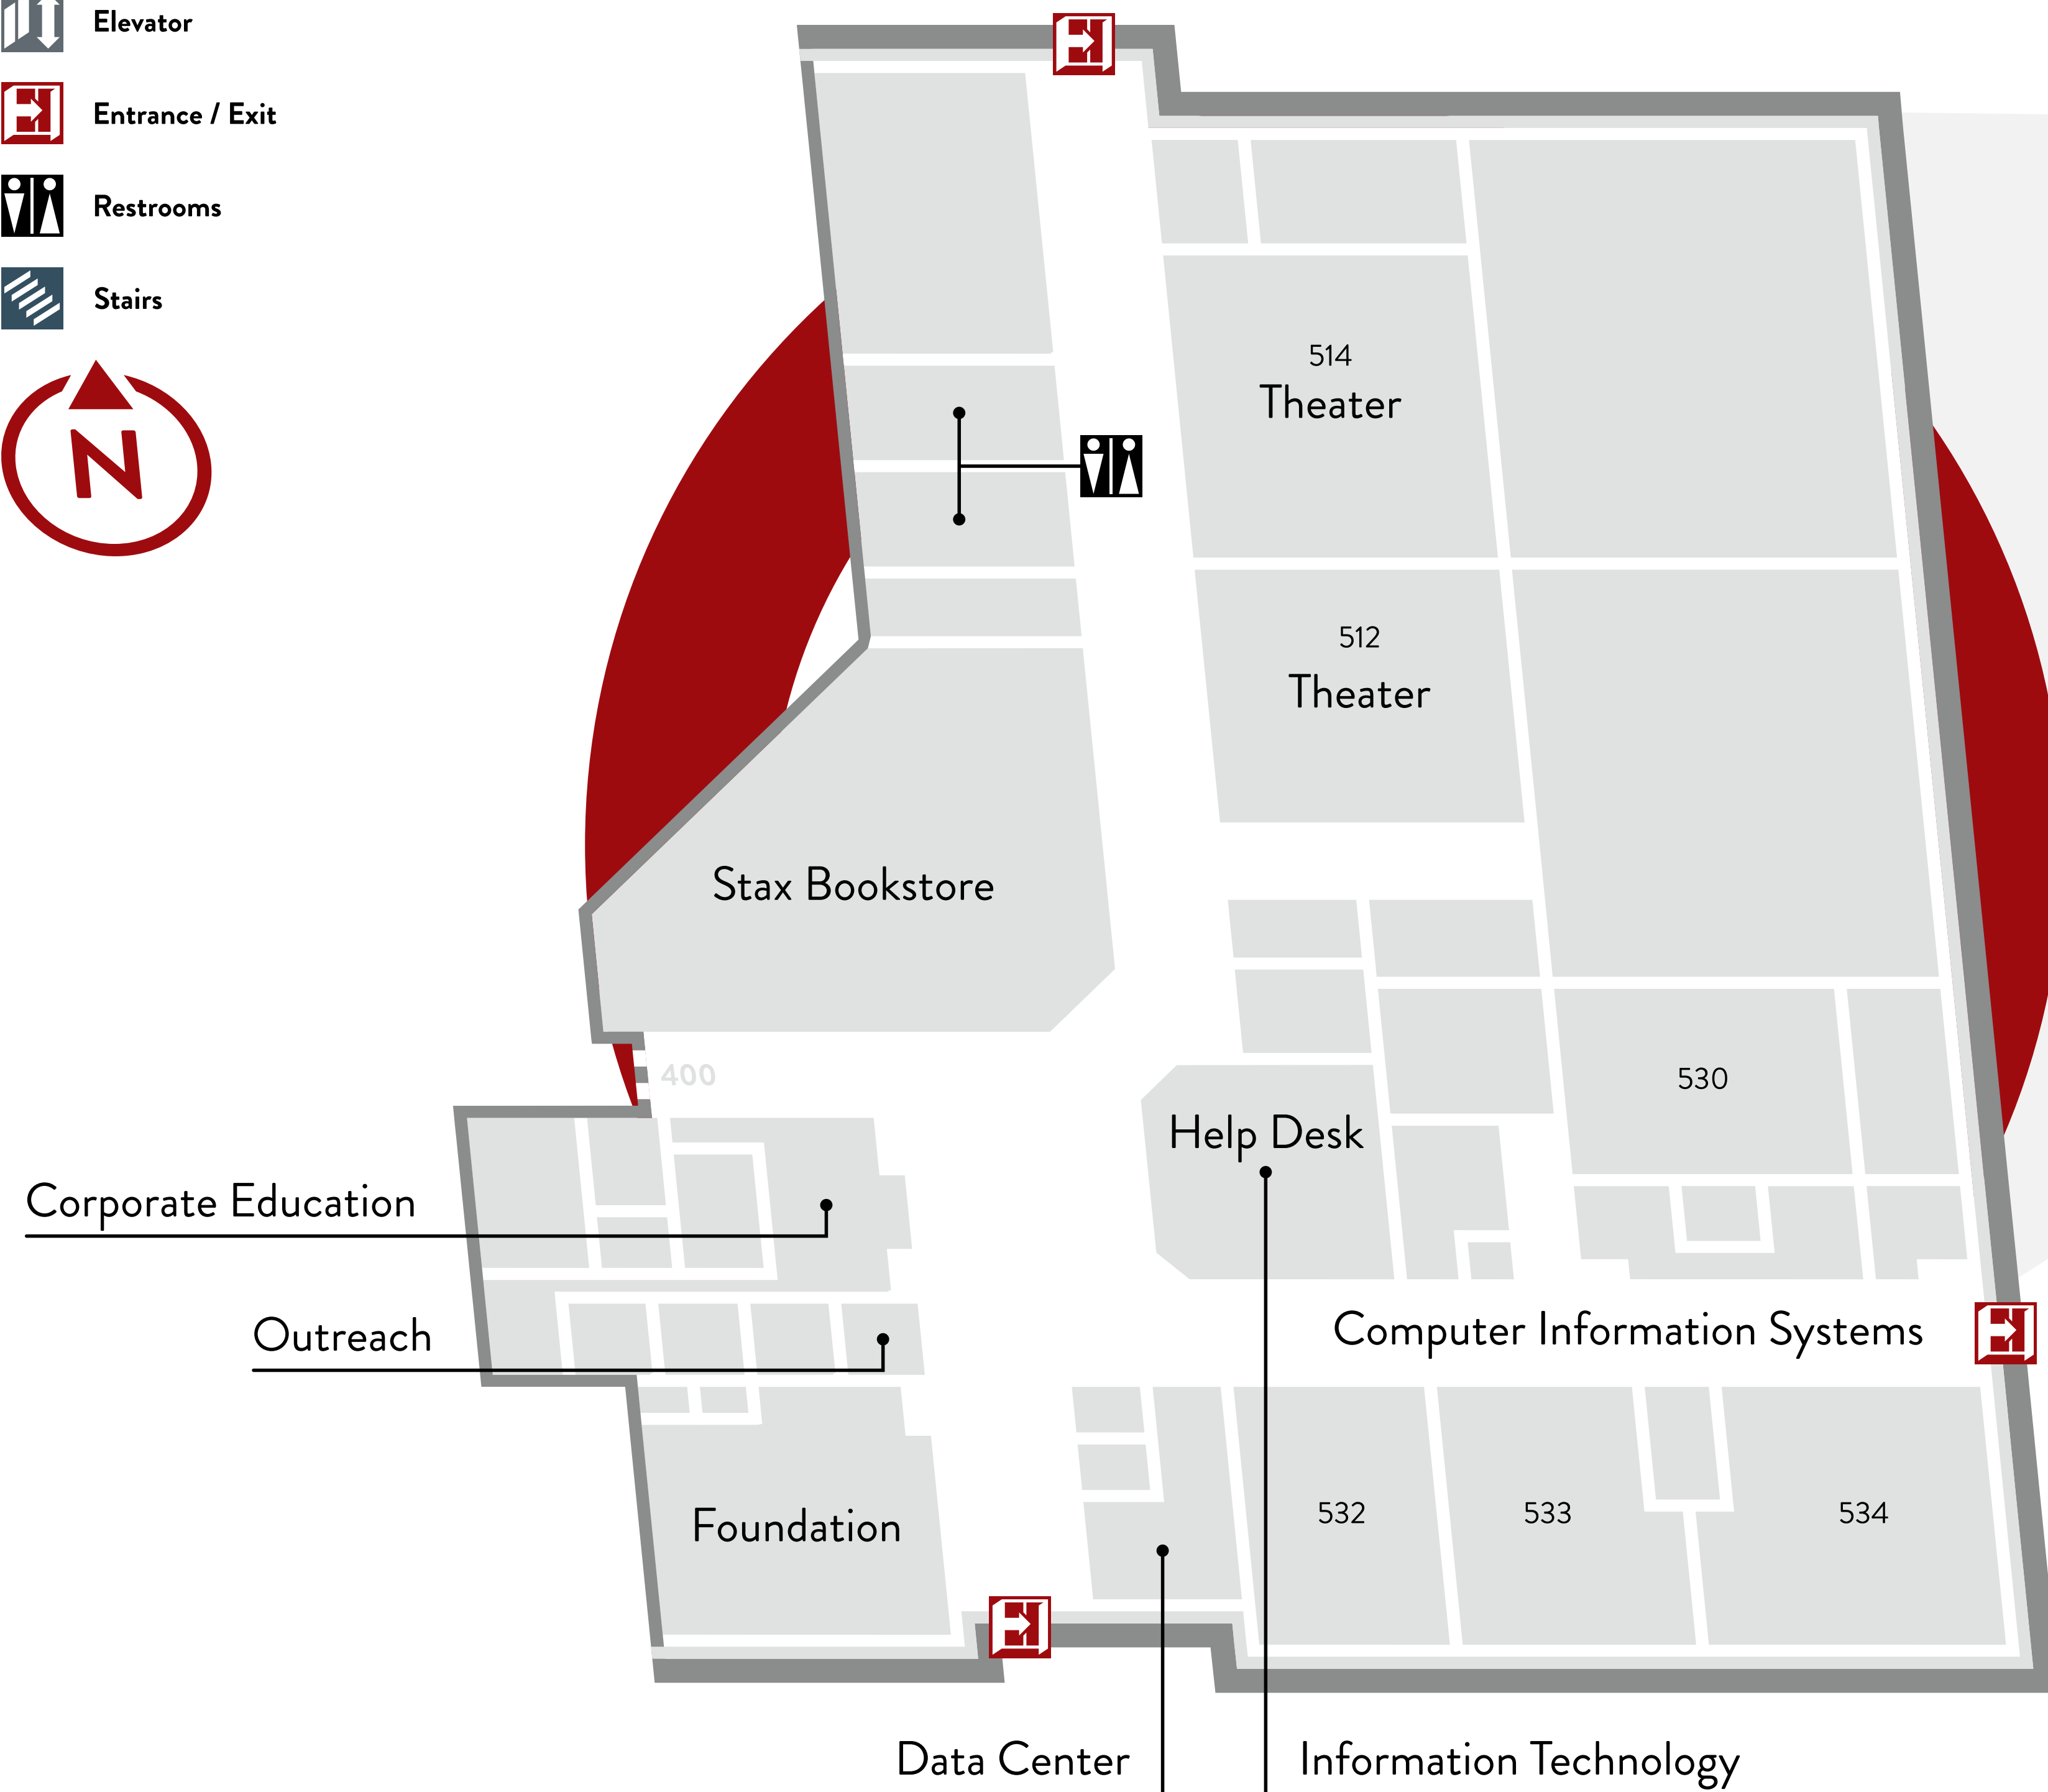

-  Elevator
-  Entrance / Exit
-  Restrooms
-  Stairs
- 

-  Student Parking
-  Employee Parking
-  Visitor Parking

- 1** Anatomy Lab, Community Health Worker, Dental Assisting, Med/Fire Rescue, Medical Assisting, Medical Lab Technician, Mount Marty University, OTA, Photo/Media, PTA, Nursing, Test Center
- 2** Business, Center for Student Life: The NET, Counseling, Department of Labor Job Services, Diversity, Esports, Financial Services, Leonard Timmerman Library, Retention Coordinator, Student Activities
- 3** Cosmetology, Inspire Salon & Spa, MakerSpace
- 4** Academics, Administration, Admissions, Campus Event Center, Conference Rooms, Financial Aid, Market 65 Food Services, Mind Grind Coffee Shop, Stax Bookstore
- 5** Computer Information Systems, Corporate Education, Data Center, Foundation, Help Desk, Information Technology, Outreach, Theaters
- 6** Custom Paint & Fabrication, High Performance Engine Machining
- 7** Automotive Technology, Building Trades Technology, CPR Training
- 8** Agriculture, CAT ThinkBIG, Environmental Technology, Heavy Equipment Operator, John Deere Techknowledge
- 9** CNH Top Tech, Diesel Technology, Electronic Systems Technology, Energy Operations, Energy Technology, Human Services Technician, Law Enforcement, Precision Machining, Robotics, Welding Technology
- 10** The Lab: Robotics Lab
- 11** Lake Area Technical College Children's Educare Center
- 12** Aviation Maintenance Technology, Professional Fixed-Wing Pilot, Unmanned Aerial Systems Pilot