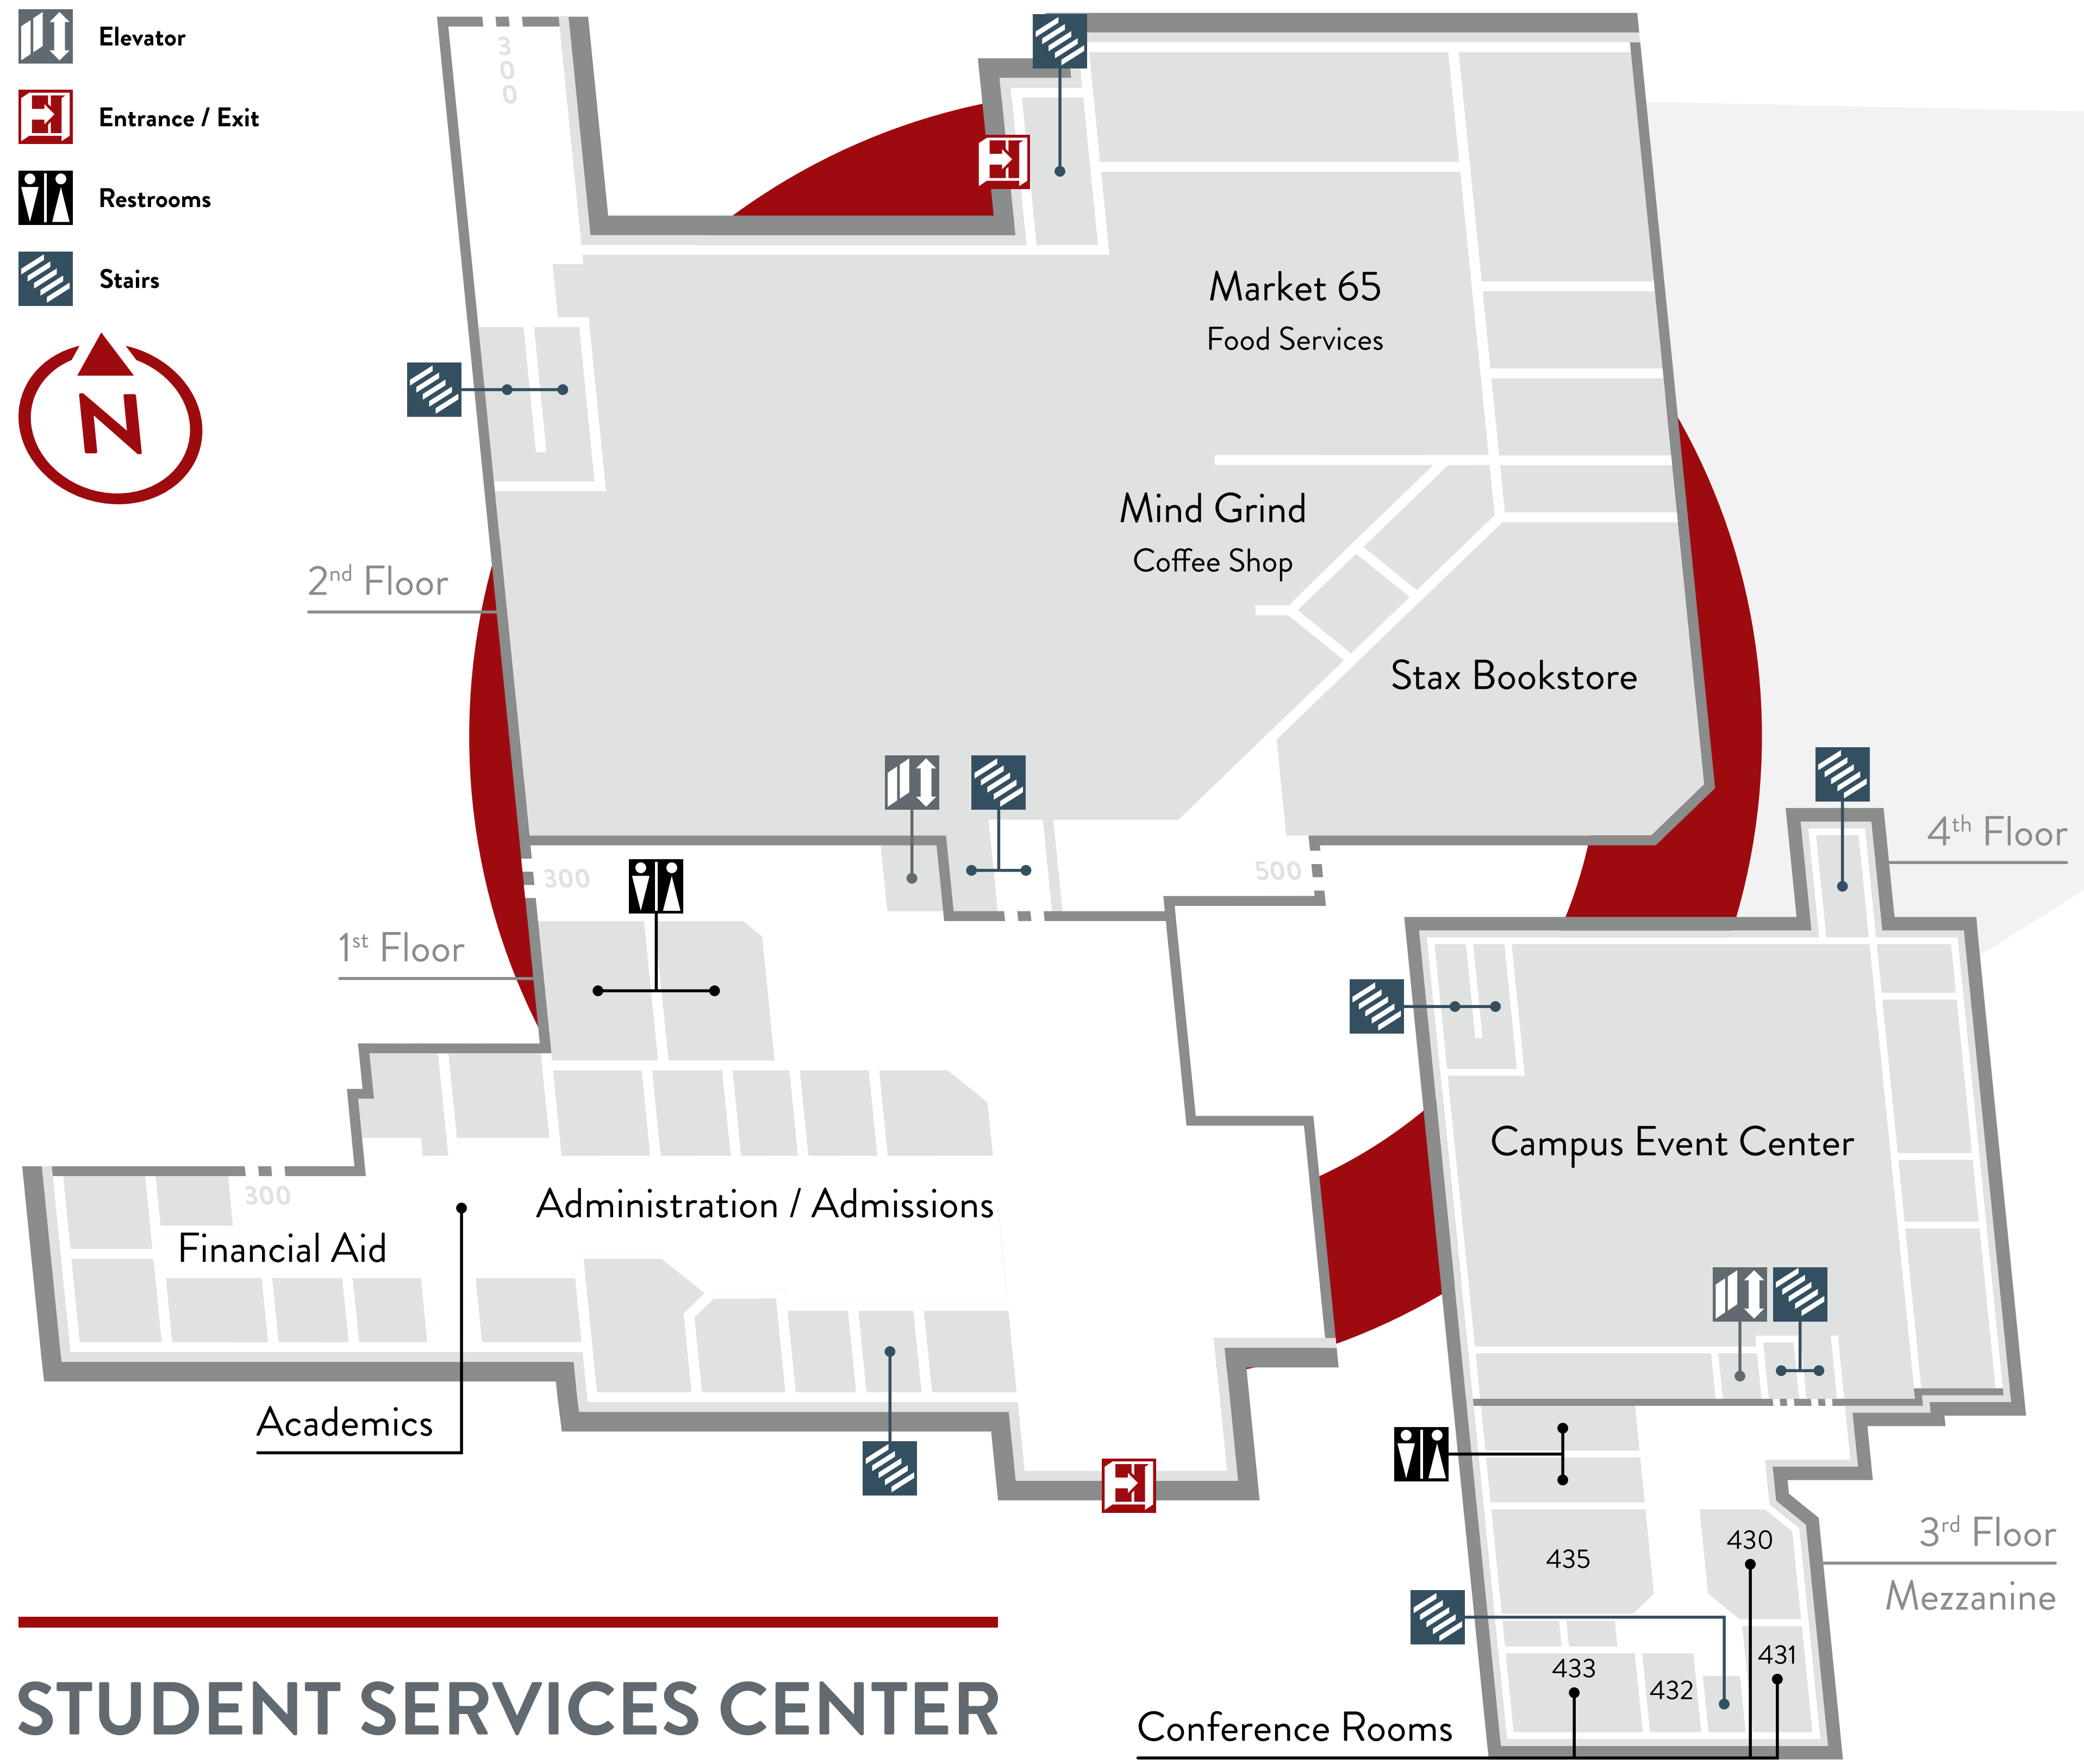

-  Elevator
 -  Entrance / Exit
 -  Restrooms
 -  Stairs
- 

- 1** Anatomy Lab, Community Health Worker, Dental Assisting, Med/Fire Rescue, Medical Assisting, Medical Lab Technician, Mount Marty University, OTA, Photo/Media, PTA, Nursing, Test Center
- 2** Business, Center for Student Life: The NET, Counseling, Department of Labor Job Services, Diversity, Esports, Financial Services, Leonard Timmerman Library, Retention Coordinator, Student Activities
- 3** Cosmetology, Inspire Salon & Spa, MakerSpace
- 4** Academics, Administration, Admissions, Campus Event Center, Conference Rooms, Financial Aid, Market 65 Food Services, Mind Grind Coffee Shop, Stax Bookstore
- 5** Computer Information Systems, Corporate Education, Data Center, Foundation, Help Desk, Information Technology, Outreach, Theaters
- 6** Custom Paint & Fabrication, High Performance Engine Machining
- 7** Automotive Technology, Building Trades Technology, CPR Training
- 8** Agriculture, CAT ThinkBIG, Environmental Technology, Heavy Equipment Operator, John Deere Techknowledge
- 9** CNH Top Tech, Diesel Technology, Electronic Systems Technology, Energy Operations, Energy Technology, Human Services Technician, Law Enforcement, Precision Machining, Robotics, Welding Technology
- 10** The Lab: Robotics Lab
- 11** Lake Area Technical College Children's Educare Center
- 12** Aviation Maintenance Technology, Professional Fixed-Wing Pilot, Unmanned Aerial Systems Pilot

STUDENT SERVICES CENTER