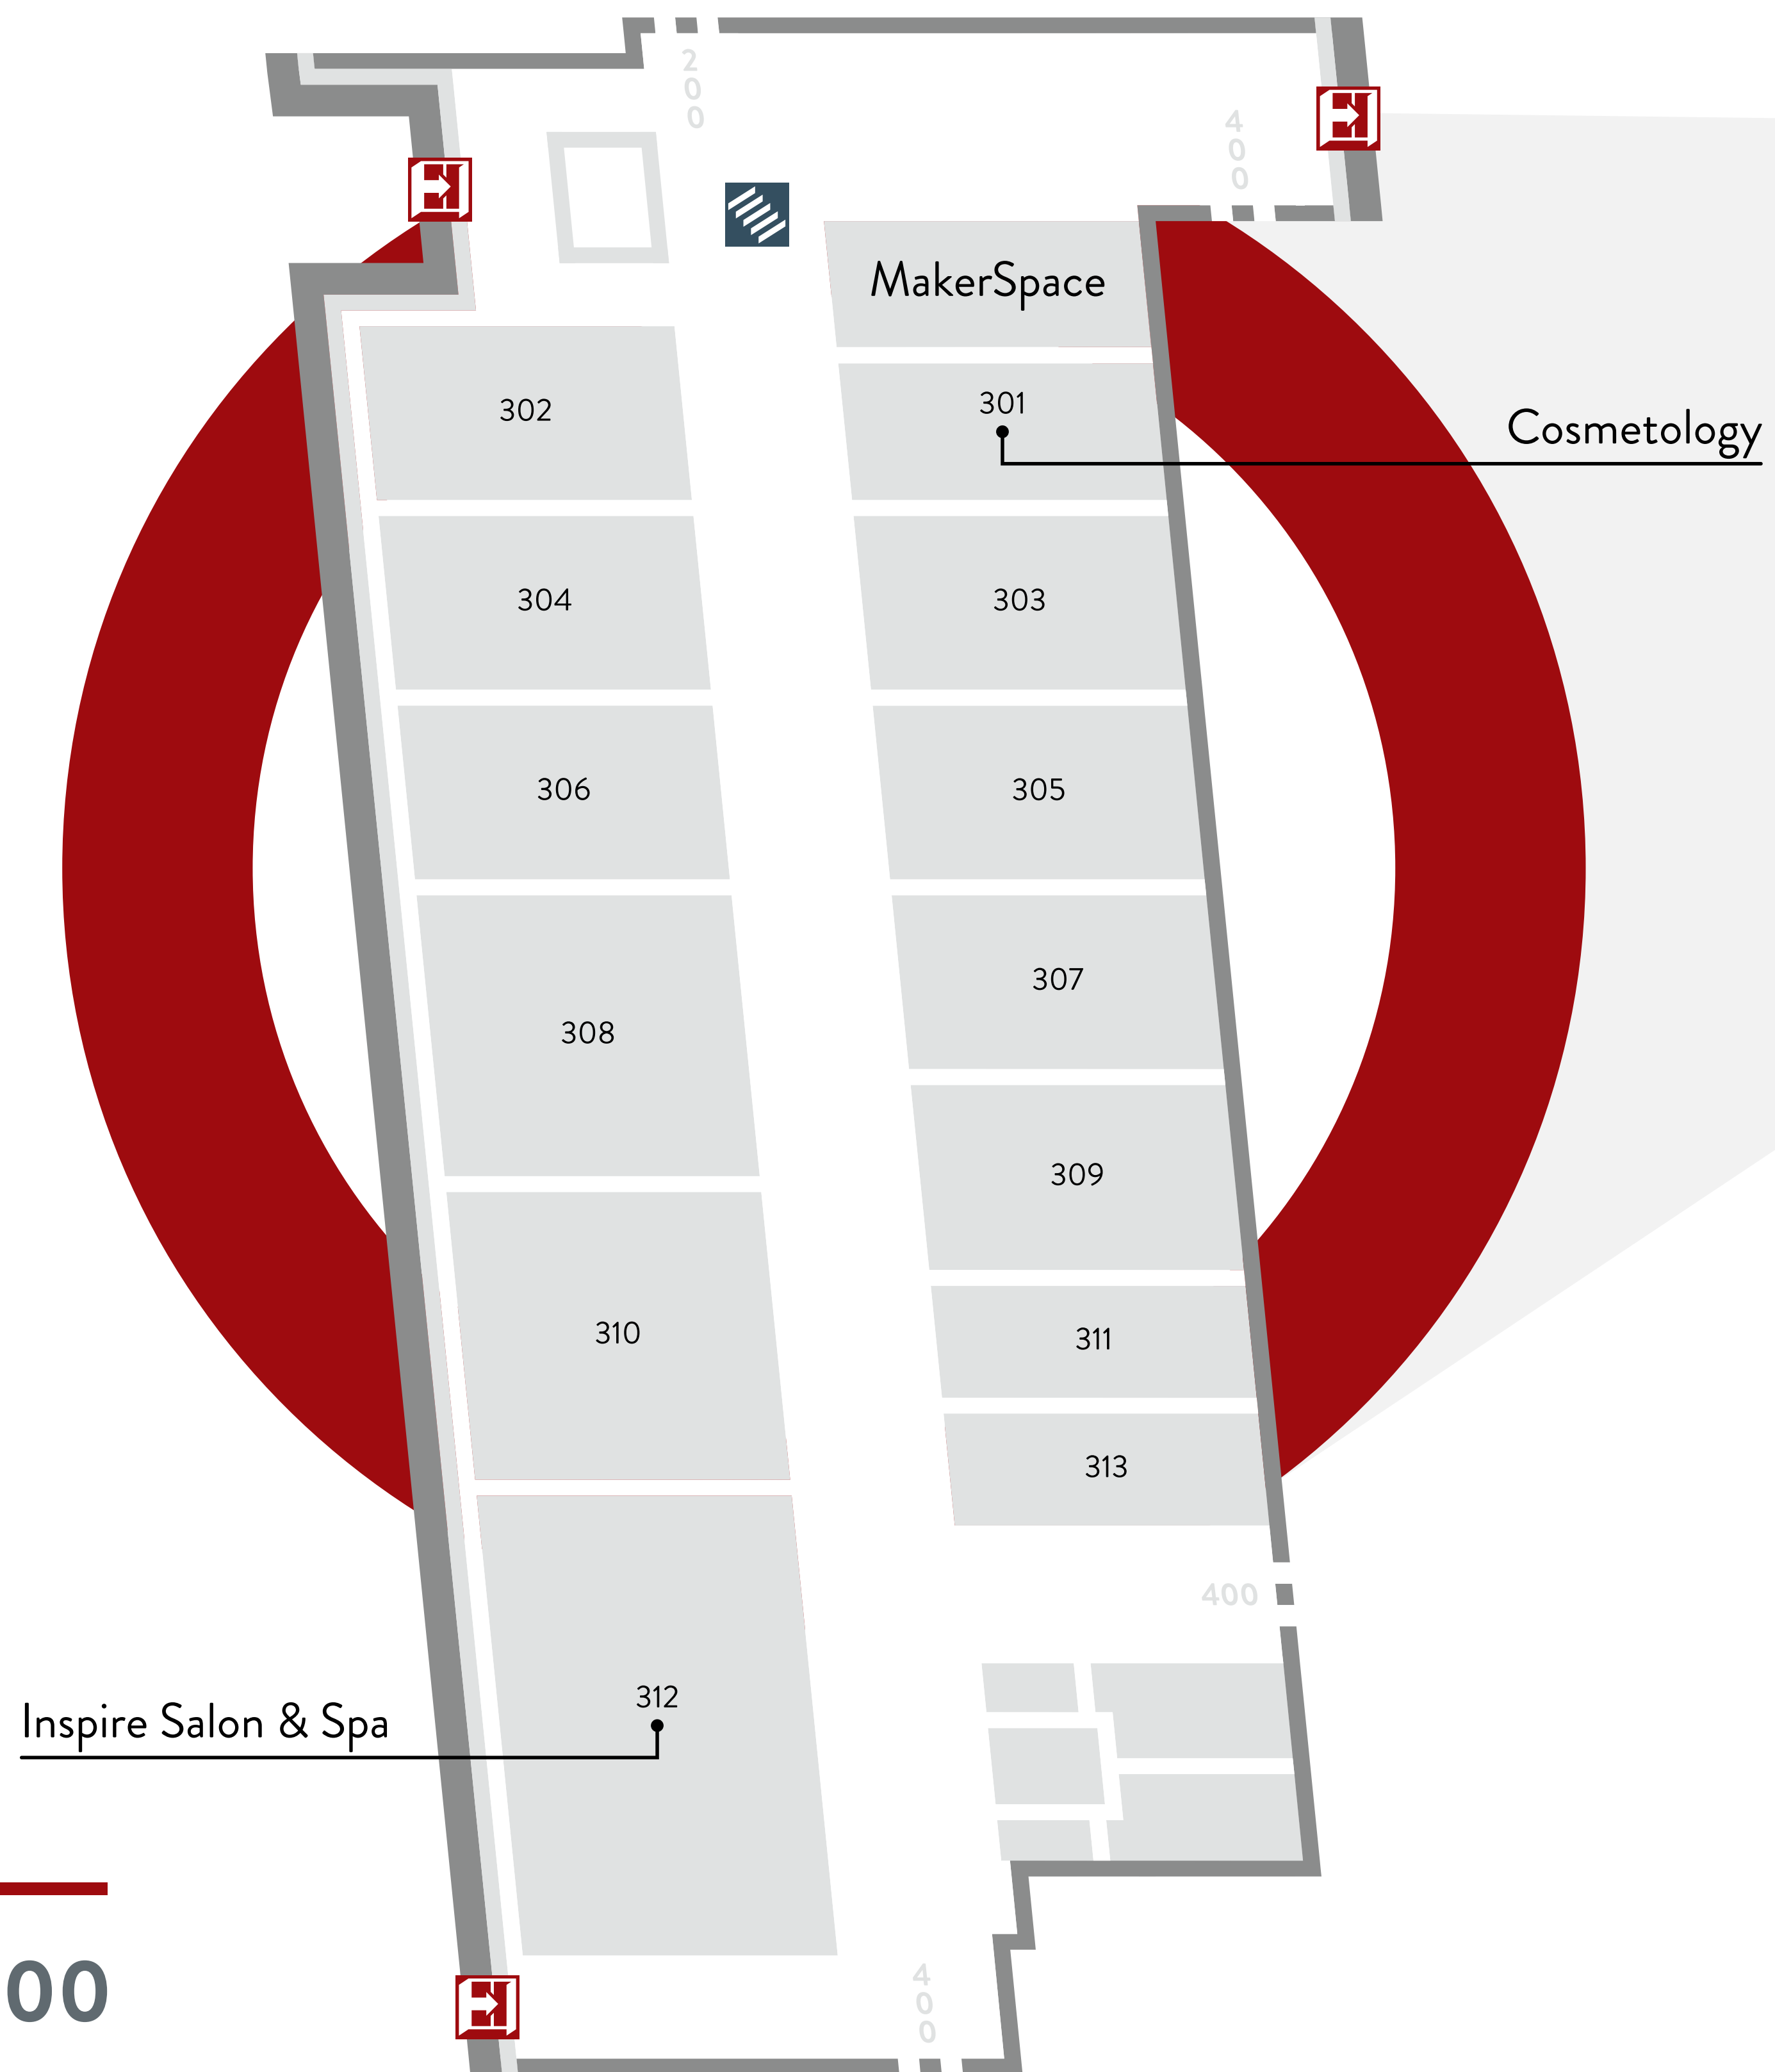

-  Elevator
-  Entrance / Exit
-  Restrooms
-  Stairs

-  Student Parking
-  Employee Parking
-  Visitor Parking

- 1** Anatomy Lab, Community Health Worker, Dental Assisting, Med/Fire Rescue, Medical Assisting, Medical Lab Technician, Mount Marty University, OTA, Photo/Media, PTA, Nursing, Test Center
- 2** Business, Center for Student Life: The NET, Counseling, Department of Labor Job Services, Diversity, Esports, Financial Services, Leonard Timmerman Library, Retention Coordinator, Student Activities
- 3** Cosmetology, Inspire Salon & Spa, MakerSpace
- 4** Academics, Administration, Admissions, Campus Event Center, Conference Rooms, Financial Aid, Market 65 Food Services, Mind Grind Coffee Shop, Stax Bookstore
- 5** Computer Information Systems, Corporate Education, Data Center, Foundation, Help Desk, Information Technology, Outreach, Theaters
- 6** Custom Paint & Fabrication, High Performance Engine Machining
- 7** Automotive Technology, Building Trades Technology, CPR Training
- 8** Agriculture, CAT ThinkBIG, Environmental Technology, Heavy Equipment Operator, John Deere Techknowledge
- 9** CNH Top Tech, Diesel Technology, Electronic Systems Technology, Energy Operations, Energy Technology, Human Services Technician, Law Enforcement, Precision Machining, Robotics, Welding Technology
- 10** The Lab: Robotics Lab
- 11** Lake Area Technical College Children's Educare Center
- 12** Aviation Maintenance Technology, Professional Fixed-Wing Pilot, Unmanned Aerial Systems Pilot