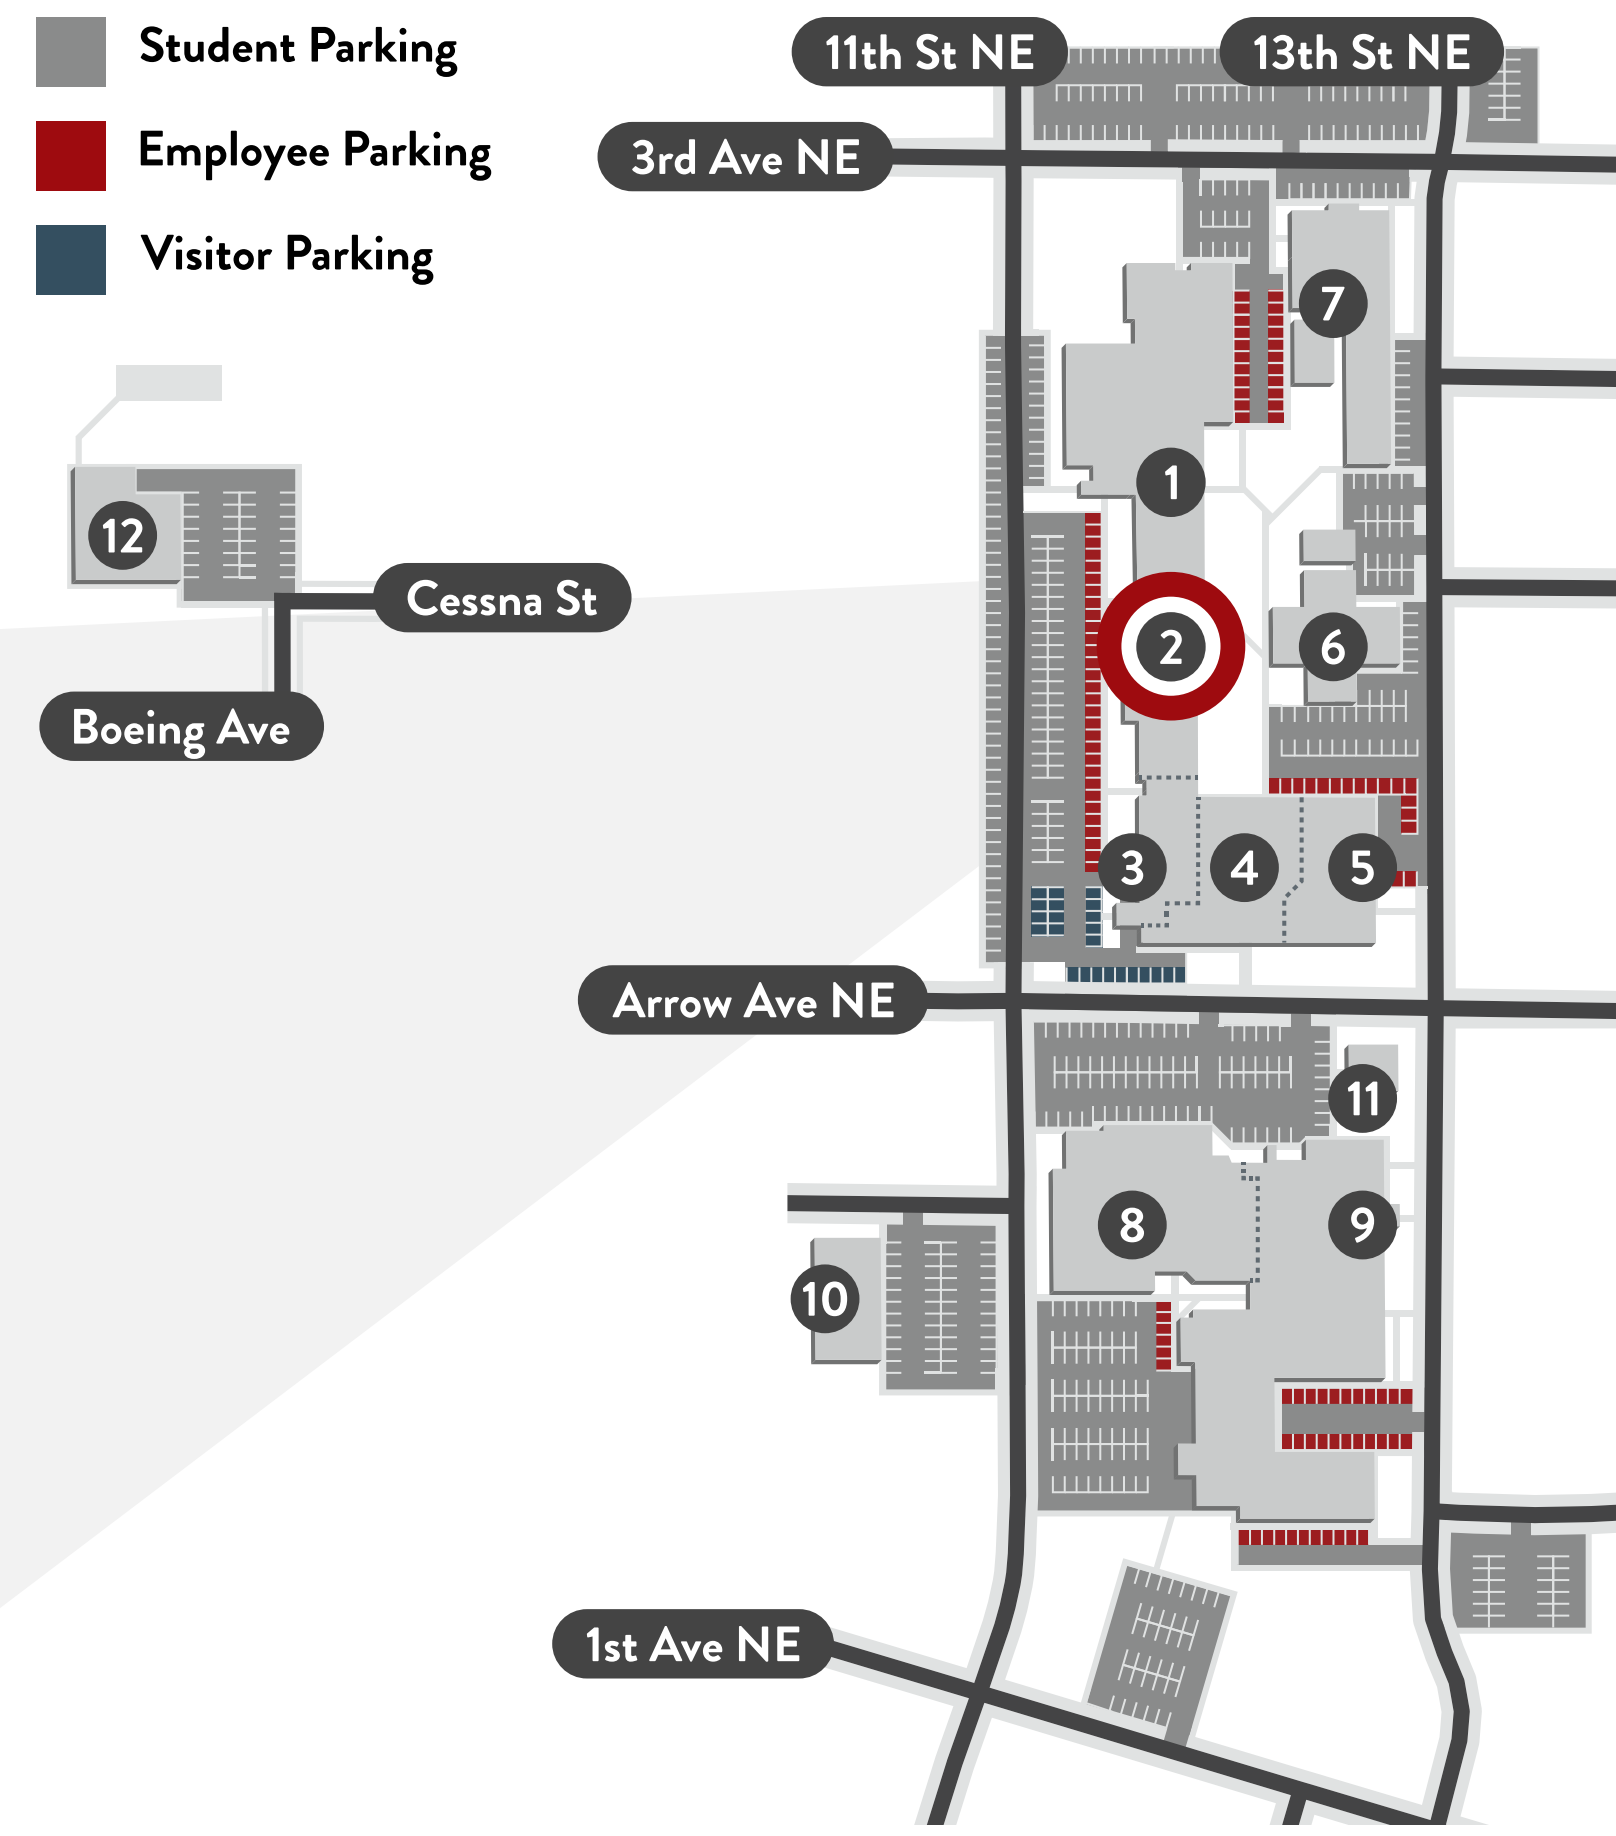

-  Elevator
 -  Entrance / Exit
 -  Restrooms
 -  Stairs
- 

- 1** Anatomy Lab, Community Health Worker, Dental Assisting, Med/Fire Rescue, Medical Assisting, Medical Lab Technician, Mount Marty University, OTA, Photo/Media, PTA, Nursing, Test Center
- 2** Business, Center for Student Life: The NET, Counseling, Department of Labor Job Services, Diversity, Esports, Financial Services, Leonard Timmerman Library, Retention Coordinator, Student Activities
- 3** Cosmetology, Inspire Salon & Spa, MakerSpace
- 4** Academics, Administration, Admissions, Campus Event Center, Conference Rooms, Financial Aid, Market 65 Food Services, Mind Grind Coffee Shop, Stax Bookstore
- 5** Computer Information Systems, Corporate Education, Data Center, Foundation, Help Desk, Information Technology, Outreach, Theaters
- 6** Custom Paint & Fabrication, High Performance Engine Machining
- 7** Automotive Technology, Building Trades Technology, CPR Training
- 8** Agriculture, CAT ThinkBIG, Environmental Technology, Heavy Equipment Operator, John Deere Techknowledge
- 9** CNH Top Tech, Diesel Technology, Electronic Systems Technology, Energy Operations, Energy Technology, Human Services Technician, Law Enforcement, Precision Machining, Robotics, Welding Technology
- 10** The Lab: Robotics Lab
- 11** Lake Area Technical College Children's Educare Center
- 12** Aviation Maintenance Technology, Professional Fixed-Wing Pilot, Unmanned Aerial Systems Pilot

BUILDING 200