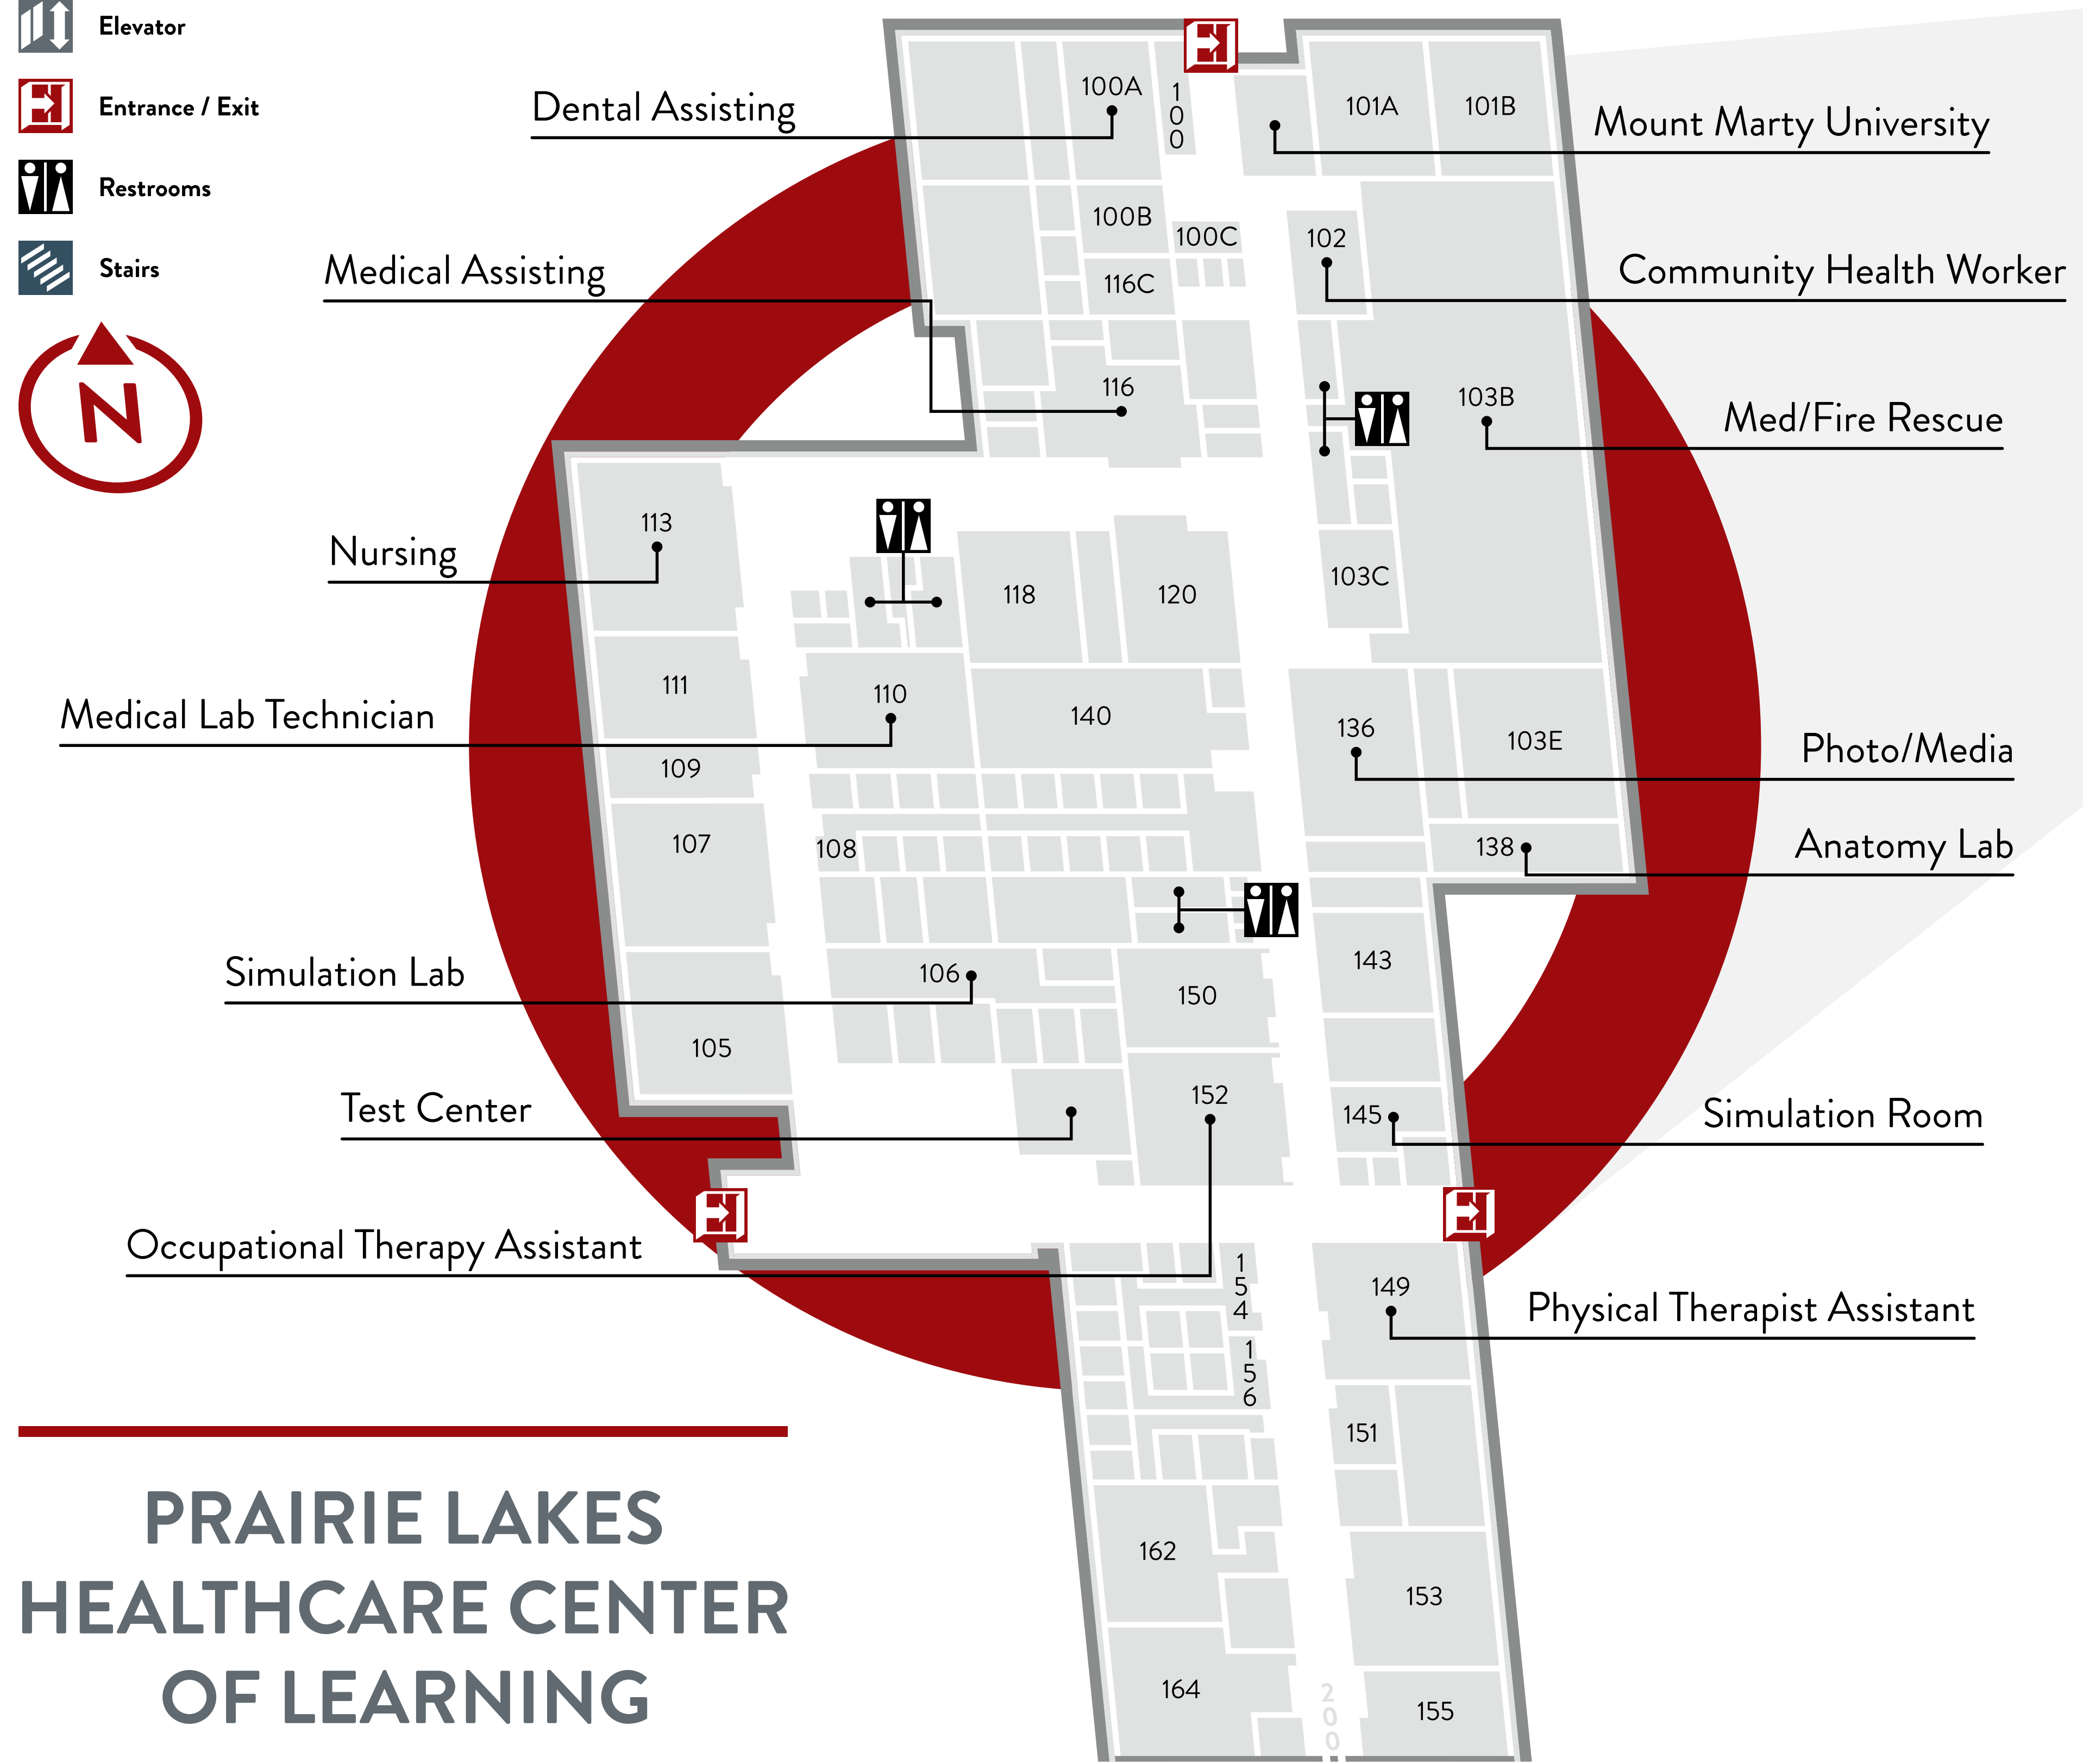

-  Elevator
 -  Entrance / Exit
 -  Restrooms
 -  Stairs
- 

- 1** Anatomy Lab, Community Health Worker, Dental Assisting, Med/Fire Rescue, Medical Assisting, Medical Lab Technician, Mount Marty University, OTA, Photo/Media, PTA, Nursing, Test Center
- 2** Business, Center for Student Life: The NET, Counseling, Department of Labor Job Services, Diversity, Esports, Financial Services, Leonard Timmerman Library, Retention Coordinator, Student Activities
- 3** Cosmetology, Inspire Salon & Spa, MakerSpace
- 4** Academics, Administration, Admissions, Campus Event Center, Conference Rooms, Financial Aid, Market 65 Food Services, Mind Grind Coffee Shop, Stax Bookstore
- 5** Computer Information Systems, Corporate Education, Data Center, Foundation, Help Desk, Information Technology, Outreach, Theaters
- 6** Custom Paint & Fabrication, High Performance Engine Machining
- 7** Automotive Technology, Building Trades Technology, CPR Training
- 8** Agriculture, CAT ThinkBIG, Environmental Technology, Heavy Equipment Operator, John Deere Techknowledge
- 9** CNH Top Tech, Diesel Technology, Electronic Systems Technology, Energy Operations, Energy Technology, Human Services Technician, Law Enforcement, Precision Machining, Robotics, Welding Technology
- 10** The Lab: Robotics Lab
- 11** Lake Area Technical College Children's Educare Center
- 12** Aviation Maintenance Technology, Professional Fixed-Wing Pilot, Unmanned Aerial Systems Pilot

PRAIRIE LAKES HEALTHCARE CENTER OF LEARNING