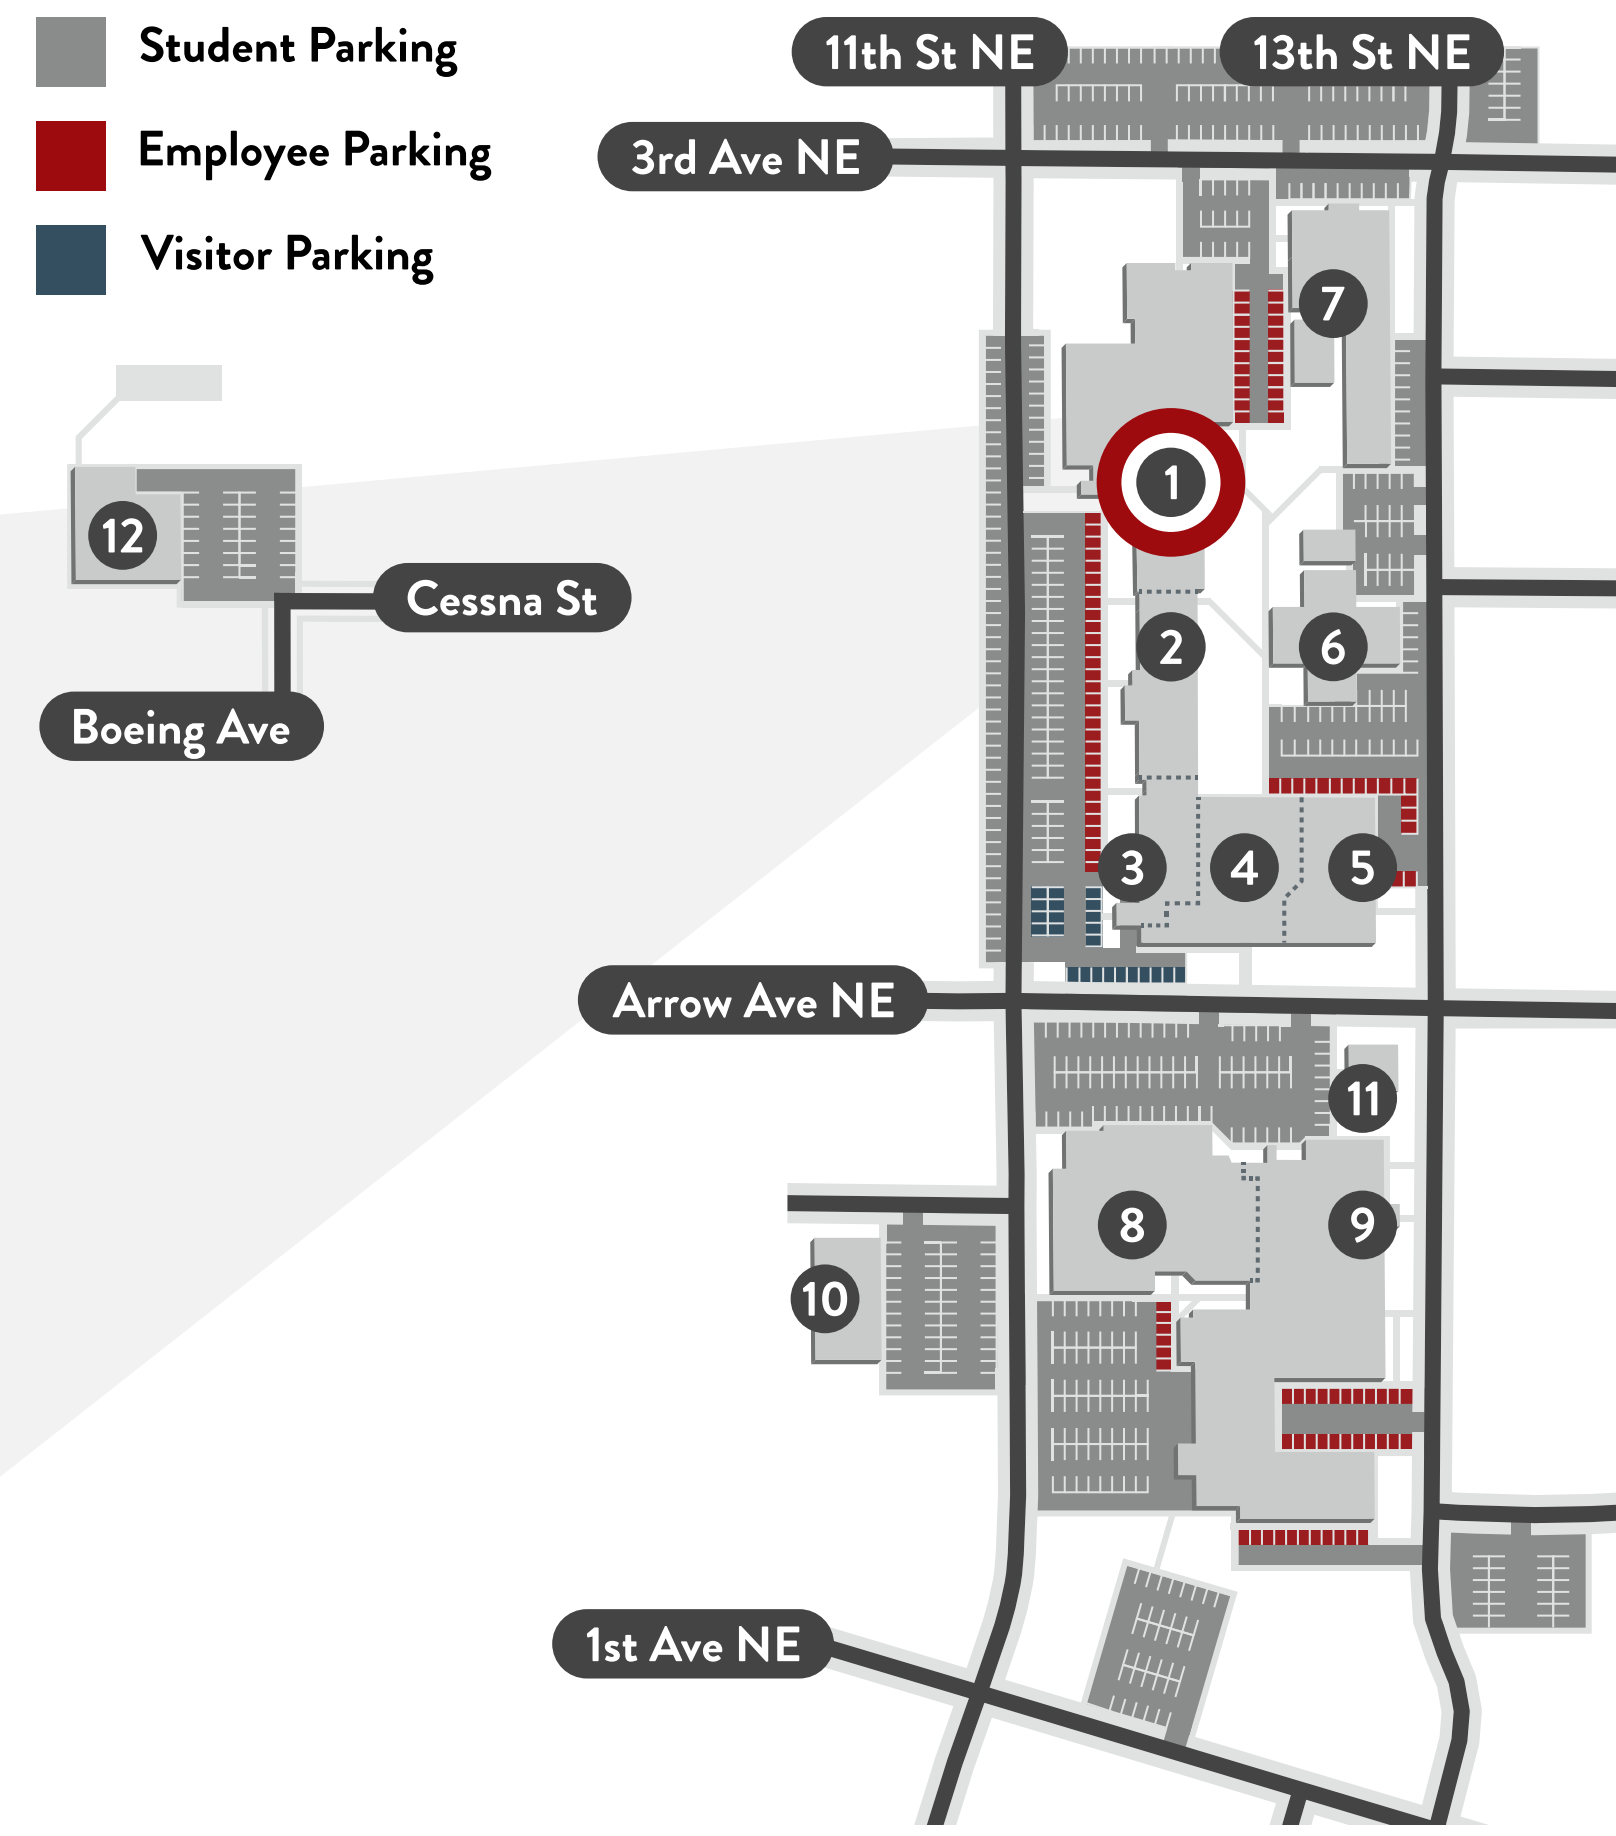

-  Elevator
 -  Entrance / Exit
 -  Restrooms
 -  Stairs
- 

- 1** Anatomy Lab, Community Health Worker, Dental Assisting, Med/Fire Rescue, Medical Assisting, Medical Lab Technician, Mount Marty University, OTA, Photo/Media, PTA, Nursing, Test Center
- 2** Business, Center for Student Life: The NET, Counseling, Department of Labor Job Services, Diversity, Esports, Financial Services, Leonard Timmerman Library, Retention Coordinator, Student Activities
- 3** Cosmetology, Inspire Salon & Spa, MakerSpace
- 4** Academics, Administration, Admissions, Campus Event Center, Conference Rooms, Financial Aid, Market 65 Food Services, Mind Grind Coffee Shop, Stax Bookstore
- 5** Computer Information Systems, Corporate Education, Data Center, Foundation, Help Desk, Information Technology, Outreach, Theaters
- 6** Custom Paint & Fabrication, High Performance Engine Machining
- 7** Automotive Technology, Building Trades Technology, CPR Training
- 8** Agriculture, CAT ThinkBIG, Environmental Technology, Heavy Equipment Operator, John Deere Techknowledge
- 9** CNH Top Tech, Diesel Technology, Electronic Systems Technology, Energy Operations, Energy Technology, Human Services Technician, Law Enforcement, Precision Machining, Robotics, Welding Technology
- 10** The Lab: Robotics Lab
- 11** Lake Area Technical College Children's Educare Center
- 12** Aviation Maintenance Technology, Professional Fixed-Wing Pilot, Unmanned Aerial Systems Pilot

PRAIRIE LAKES HEALTHCARE CENTER OF LEARNING