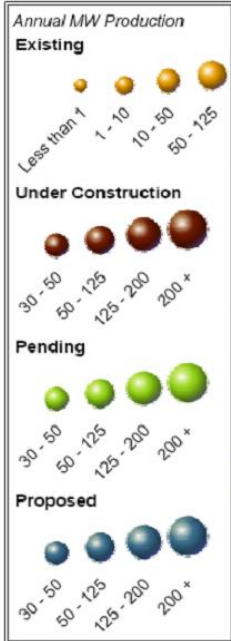

South Dakota Wind Energy Development

by Size and Status

For More Information Contact:
Hunter Roberts, Assistant State Energy Director
hunter.roberts@state.sd.us
Ryan Piddle, Business Development Specialist
ryan.piddle@state.sd.us

South Dakota
ENERGY DEVELOPMENT
1-800-872-6190