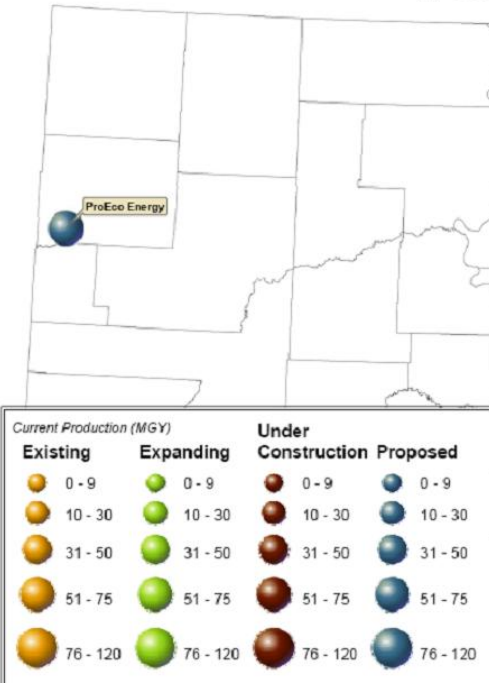

Ethanol Companies in South Dakota

by Status & Size

For More Information Contact:
Hunter Roberts, Assistant State Energy Director
hunter.roberts@state.sd.us
Ryan Piddle, Business Development Specialist
ryan.piddle@state.sd.us
1-800-872-6190

South Dakota
ENERGY DEVELOPMENT
January 2008