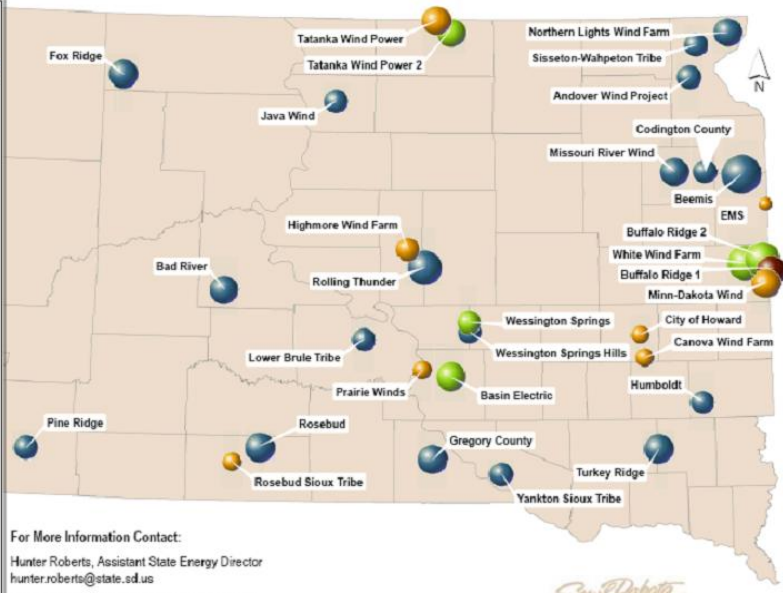

South Dakota Wind Energy Development

by Size and Status

For More Information Contact:
Hunter Roberts, Assistant State Energy Director
hunter.roberts@state.sd.us
Ryan Piddle, Business Development Specialist
ryan.piddle@state.sd.us

South Dakota
ENERGY DEVELOPMENT
1-800-872-6190